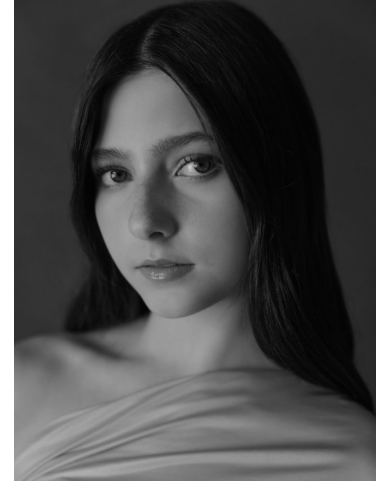

Sophie Loren Freetage

Height: 175 cm / 5'9" | Bust: 79 cm / 31" | Waist: 64 cm / 25" | Hips: 88 cm / 34.5" | Dress: 30-32 / 0-2 | Shoe: 40.5 EU / 9.5 US | Hair: Brown | Eyes: Hazel

Sophie Loren Freetage

Height: 175 cm / 5'9" | Bust: 79 cm / 31" | Waist: 64 cm / 25" | Hips: 88 cm / 34.5" | Dress: 30-32 / 0-2 | Shoe: 40.5 EU / 9.5 US | Hair: Brown | Eyes: Hazel