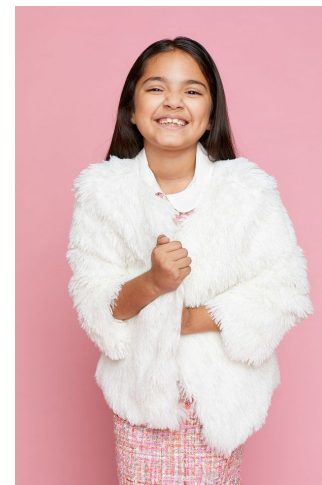

Paloma Rodriguez

Height: 146 cm / 4'9.5" | Cloth Size: 10 - 12 | Shoe: 35.5 EU / 4.5 US | Hair: Brown | Eyes: Brown

Paloma Rodriguez

Height: 146 cm / 4'9.5" | Cloth Size: 10 - 12 | Shoe: 35.5 EU / 4.5 US | Hair: Brown | Eyes: Brown