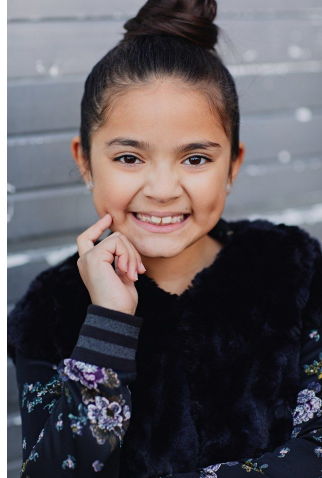

Paloma Rodriguez

Height: 146 cm / 4'9.5" | Cloth Size: 10 - 12 | Shoe: 35.5 EU / 4.5 US | Hair: Brown | Eyes: Brown

Paloma Rodriguez

Height: 146 cm / 4'9.5" | Cloth Size: 10 - 12 | Shoe: 35.5 EU / 4.5 US | Hair: Brown | Eyes: Brown