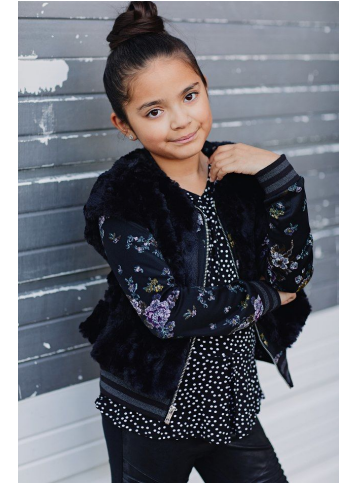

Paloma Rodriguez

Height: 146 cm / 4'9.5" | Cloth Size: 10 - 12 | Shoe: 35.5 EU / 4.5 US | Hair: Brown | Eyes: Brown

Paloma Rodriguez

Height: 146 cm / 4'9.5" | Cloth Size: 10 - 12 | Shoe: 35.5 EU / 4.5 US | Hair: Brown | Eyes: Brown