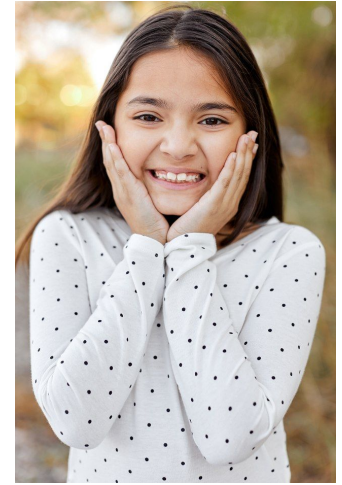

Paloma Rodriguez

Height: 146 cm / 4'9.5" | Cloth Size: 10 - 12 | Shoe: 35.5 EU / 4.5 US | Hair: Brown | Eyes: Brown

Paloma Rodriguez

Height: 146 cm / 4'9.5" | Cloth Size: 10 - 12 | Shoe: 35.5 EU / 4.5 US | Hair: Brown | Eyes: Brown