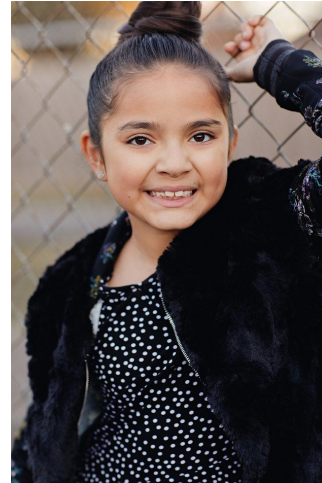

Paloma Rodriguez

Height: 146 cm / 4'9.5" | Cloth Size: 10 - 12 | Shoe: 35.5 EU / 4.5 US | Hair: Brown | Eyes: Brown

Paloma Rodriguez

Height: 146 cm / 4'9.5" | Cloth Size: 10 - 12 | Shoe: 35.5 EU / 4.5 US | Hair: Brown | Eyes: Brown