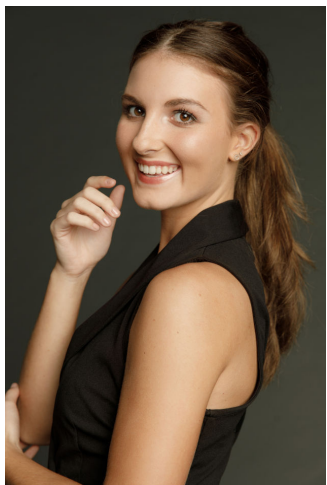

Natalie Foreman

Height: 168 cm / 5'6" | Bust: 81 cm / 32" | Waist: 64 cm / 25" | Hips: 89 cm / 35" | Dress: 34 / 4 | Shoe: 39.0 EU / 8.0 US |

Natalie Foreman

Height: 168 cm / 5'6" | Bust: 81 cm / 32" | Waist: 64 cm / 25" | Hips: 89 cm / 35" | Dress: 34 / 4 | Shoe: 39.0 EU / 8.0 US |