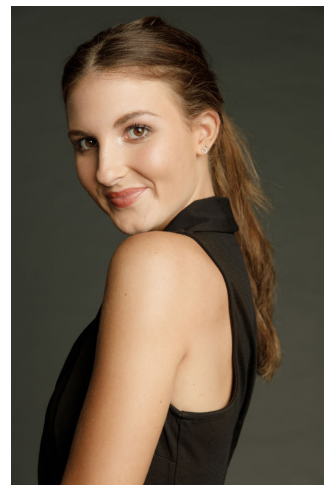

Natalie Foreman

Height: 168 cm / 5'6" | Bust: 81 cm / 32" | Waist: 64 cm / 25" | Hips: 89 cm / 35" | Dress: 34 / 4 | Shoe: 39.0 EU / 8.0 US |

Natalie Foreman

Height: 168 cm / 5'6" | Bust: 81 cm / 32" | Waist: 64 cm / 25" | Hips: 89 cm / 35" | Dress: 34 / 4 | Shoe: 39.0 EU / 8.0 US |