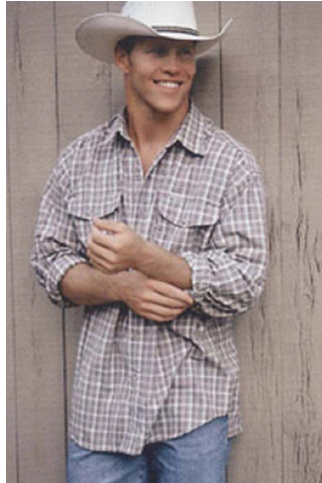

Matthew Hickl

Height: 188 cm / 6'2" | Waist: 81 cm / 32" | Suit Length: L | Shoe: 46.5 EU / 12.0 US | Hair: Blonde | Eyes: Blue

Matthew Hickl

Height: 188 cm / 6'2" | Waist: 81 cm / 32" | Suit Length: L | Shoe: 46.5 EU / 12.0 US | Hair: Blonde | Eyes: Blue

NEAL  
HAMIL  
AGENCY  
— A Siskel family company since 1993 —

Matthew Hickl

Height: 188 cm / 6'2" | Waist: 81 cm / 32" | Suit Length: L | Shoe: 46.5 EU / 12.0 US | Hair: Blonde | Eyes: Blue