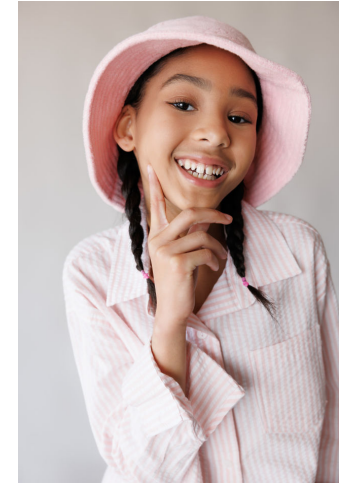

Leilani Hallpike

Height: 128 cm / 4'2.5" | Cloth Size: 8 | Shoe: 32.0 EU / 2.0 US | Hair: Brown | Eyes: Brown

Leilani Hallpike

Height: 128 cm / 4'2.5" | Cloth Size: 8 | Shoe: 32.0 EU / 2.0 US | Hair: Brown | Eyes: Brown

Leilani Hallpike

Height: 128 cm / 4'2.5" | Cloth Size: 8 | Shoe: 32.0 EU / 2.0 US | Hair: Brown | Eyes: Brown