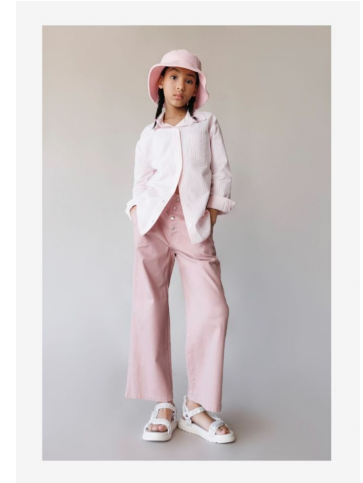

Leilani Hallpike

Height: 128 cm / 4'2.5" | Cloth Size: 8 | Shoe: 32.0 EU / 2.0 US | Hair: Brown | Eyes: Brown

Leilani Hallpike

Height: 128 cm / 4'2.5" | Cloth Size: 8 | Shoe: 32.0 EU / 2.0 US | Hair: Brown | Eyes: Brown

Leilani Hallpike

Height: 128 cm / 4'2.5" | Cloth Size: 8 | Shoe: 32.0 EU / 2.0 US | Hair: Brown | Eyes: Brown