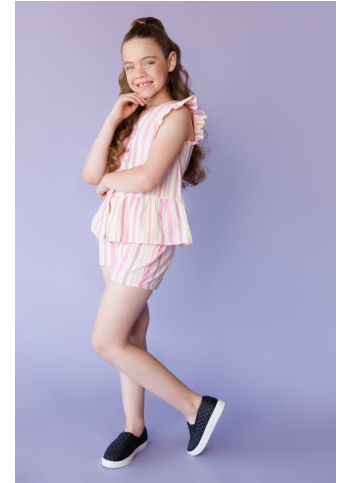

NEAL
HAMIL
AGENCY
— A Siskel family company since 1993 —

Layla Walles

Cloth Size: 10 - 12 | Shoe: 35.5 EU / 4.5 US | Hair: Auburn | Eyes: Blue

Layla Waller

Cloth Size: 10 - 12 | Shoe: 35.5 EU / 4.5 US | Hair: Auburn | Eyes: Blue

Layla Walles

Cloth Size: 10 - 12 | Shoe: 35.5 EU / 4.5 US | Hair: Auburn | Eyes: Blue