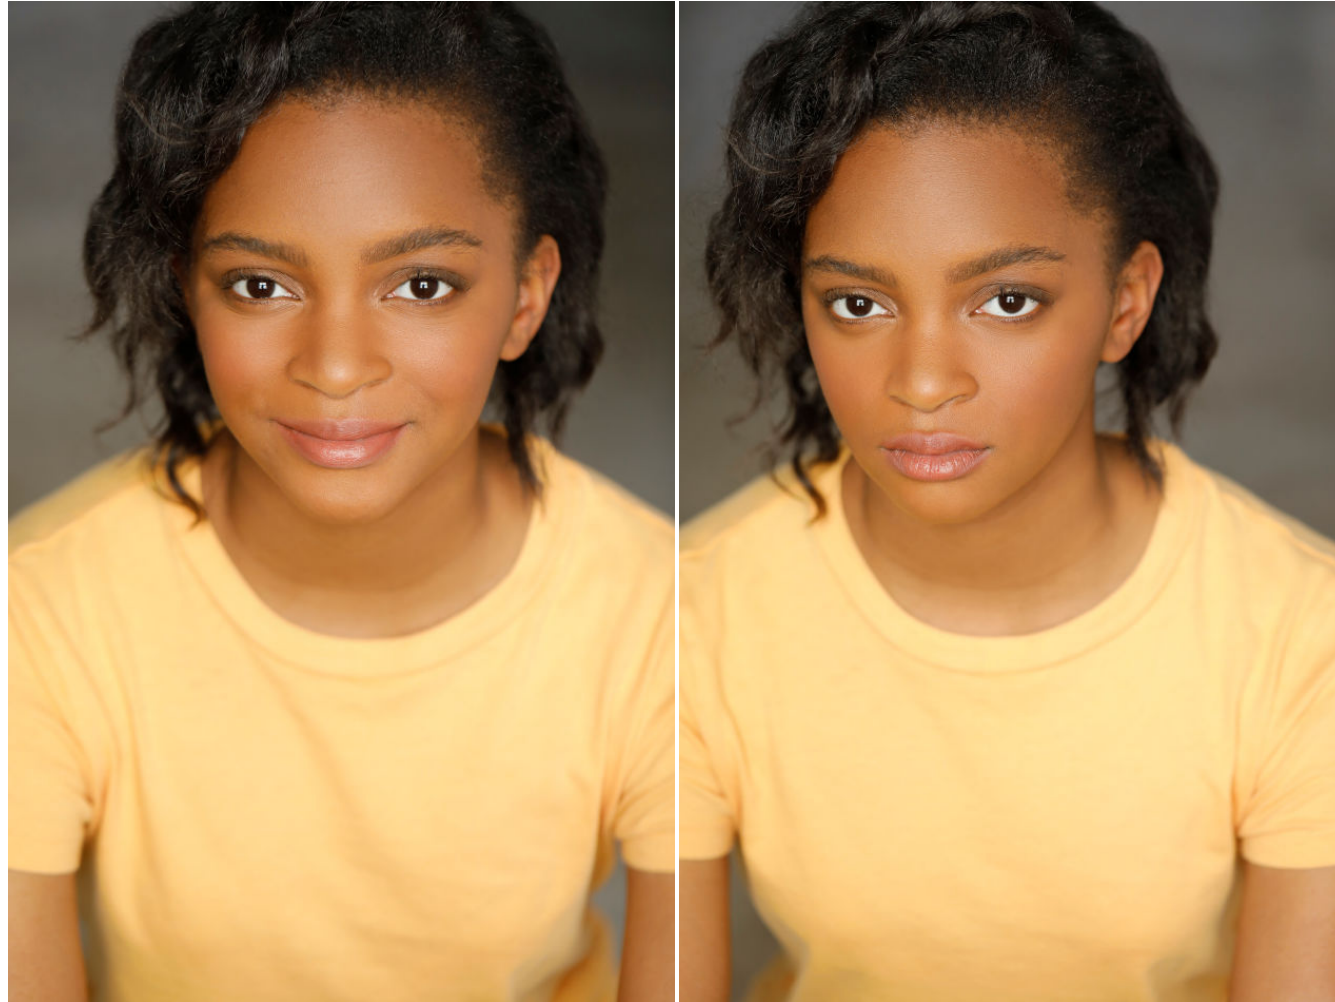

KrissLynn Watkins

Height: 165 cm / 5'5" | Bust: 71 cm / 28" | Waist: 66 cm / 26" | Hips: 93 cm / 36.5" | Cloth Size: 14 - 16 | Shoe: 37.0 EU / 6.0 US | Hair: Brown | Eyes: Brown

KrissLynn Watkins

Height: 165 cm / 5'5" | Bust: 71 cm / 28" | Waist: 66 cm / 26" | Hips: 93 cm / 36.5" | Cloth Size: 14 - 16 | Shoe: 37.0 EU / 6.0 US | Hair: Brown | Eyes: Brown

KrissLynn Watkins

Height: 165 cm / 5'5" | Bust: 71 cm / 28" | Waist: 66 cm / 26" | Hips: 93 cm / 36.5" | Cloth Size: 14 - 16 | Shoe: 37.0 EU / 6.0 US | Hair: Brown | Eyes: Brown