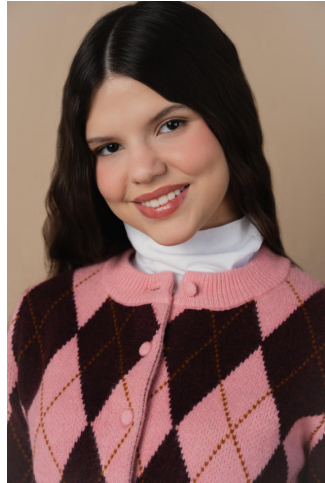

# NEAL HAMIL AGENCY

Kate Harris

Height: 170 cm / 5'7" | Bust: 86 cm / 34" | Waist: 69 cm / 27" | Hips: 94 cm / 37" | Shoe: 40.5 EU / 9.5 US | Hair: Dark Brown | Eyes: Brown