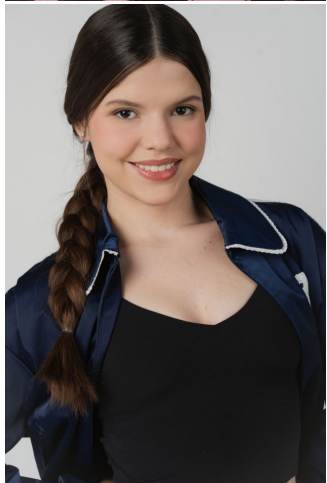

Kate Harris

Height: 170 cm / 5'7" | Bust: 86 cm / 34" | Waist: 69 cm / 27" | Hips: 94 cm / 37" | Shoe: 40.5 EU / 9.5 US | Hair: Dark Brown | Eyes: Brown

Kate Harris

Height: 170 cm / 5'7" | Bust: 86 cm / 34" | Waist: 69 cm / 27" | Hips: 94 cm / 37" | Shoe: 40.5 EU / 9.5 US | Hair: Dark Brown | Eyes: Brown

Kate Harris

Height: 170 cm / 5'7" | Bust: 86 cm / 34" | Waist: 69 cm / 27" | Hips: 94 cm / 37" | Shoe: 40.5 EU / 9.5 US | Hair: Dark Brown | Eyes: Brown