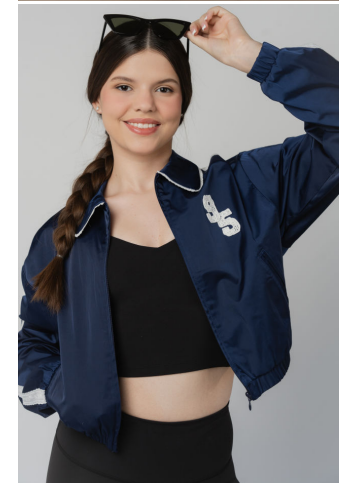

Kate Harris

Height: 170 cm / 5'7" | Bust: 86 cm / 34" | Waist: 69 cm / 27" | Hips: 94 cm / 37" | Shoe: 40.5 EU / 9.5 US | Hair: Dark Brown | Eyes: Brown

Kate Harris

Height: 170 cm / 5'7" | Bust: 86 cm / 34" | Waist: 69 cm / 27" | Hips: 94 cm / 37" | Shoe: 40.5 EU / 9.5 US | Hair: Dark Brown | Eyes: Brown

Kate Harris

Height: 170 cm / 5'7" | Bust: 86 cm / 34" | Waist: 69 cm / 27" | Hips: 94 cm / 37" | Shoe: 40.5 EU / 9.5 US | Hair: Dark Brown | Eyes: Brown