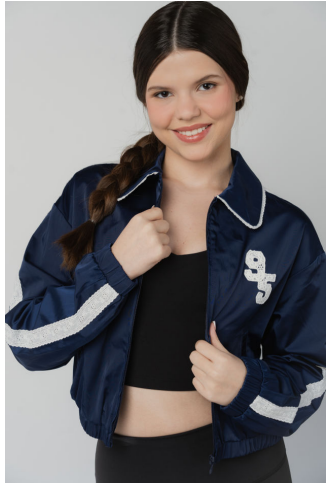

Kate Harris

Height: 170 cm / 5'7" | Bust: 86 cm / 34" | Waist: 69 cm / 27" | Hips: 94 cm / 37" | Shoe: 40.5 EU / 9.5 US | Hair: Dark Brown | Eyes: Brown

Kate Harris

Height: 170 cm / 5'7" | Bust: 86 cm / 34" | Waist: 69 cm / 27" | Hips: 94 cm / 37" | Shoe: 40.5 EU / 9.5 US | Hair: Dark Brown | Eyes: Brown

Kate Harris

Height: 170 cm / 5'7" | Bust: 86 cm / 34" | Waist: 69 cm / 27" | Hips: 94 cm / 37" | Shoe: 40.5 EU / 9.5 US | Hair: Dark Brown | Eyes: Brown