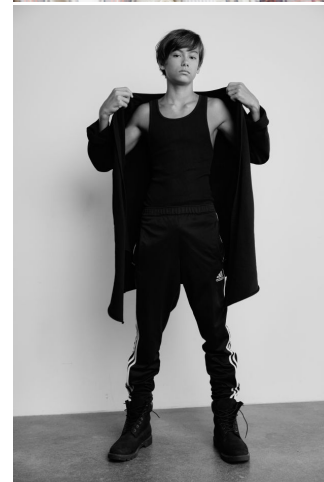

Kaidryn Cain

Height: 175 cm / 5'9" | Waist: 70 cm / 27.5" | Hips: 71 cm / 28" | Inseam: 79 cm / 31" | Suit size: 42.0 cm / 32" | Shoe: 43.0 EU / 9.5 US | Hair: Brown | Eyes: Brown

Kaidryn Cain

Height: 175 cm / 5'9" | Waist: 70 cm / 27.5" | Hips: 71 cm / 28" | Inseam: 79 cm / 31" | Suit size: 42.0 cm / 32" | Shoe: 43.0 EU / 9.5 US | Hair: Brown | Eyes: Brown

Kaidryn Cain

Height: 175 cm / 5'9" | Waist: 70 cm / 27.5" | Hips: 71 cm / 28" | Inseam: 79 cm / 31" | Suit size: 42.0 cm / 32" | Shoe: 43.0 EU / 9.5 US | Hair: Brown | Eyes: Brown