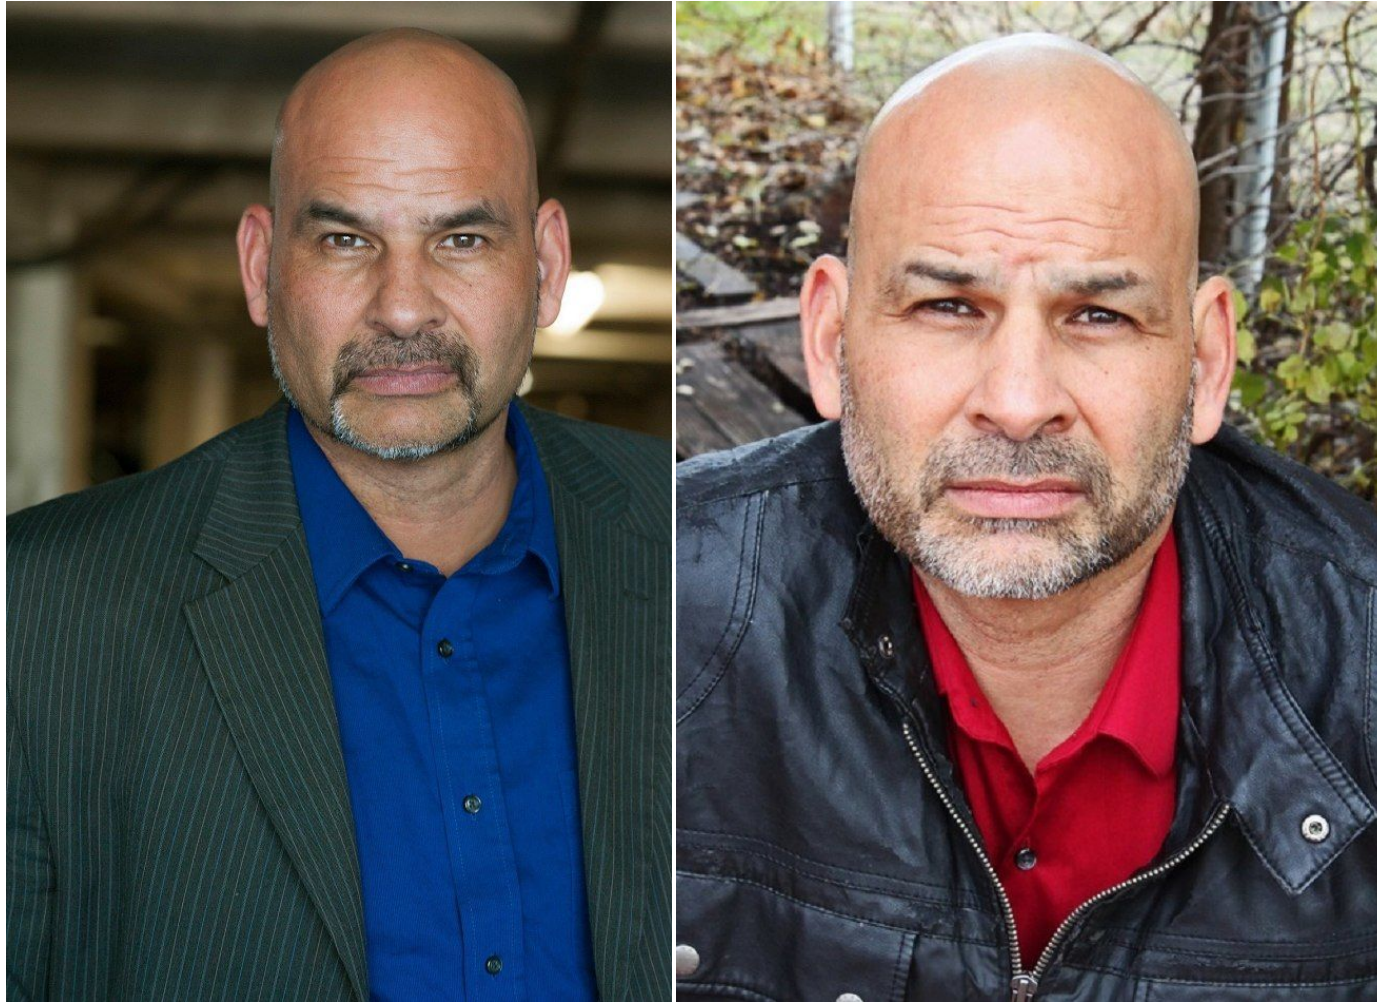

Jude Gavi

Height: 188 cm / 6'2" | Waist: 86 cm / 34" | Suit Length: L | Shoe: 46.5 EU / 12.0 US | Hair: Bald | Eyes: Hazel

Jude Gavi

Height: 188 cm / 6'2" | Waist: 86 cm / 34" | Suit Length: L | Shoe: 46.5 EU / 12.0 US | Hair: Bald | Eyes: Hazel

Jude Gavi

Height: 188 cm / 6'2" | Waist: 86 cm / 34" | Suit Length: L | Shoe: 46.5 EU / 12.0 US | Hair: Bald | Eyes: Hazel