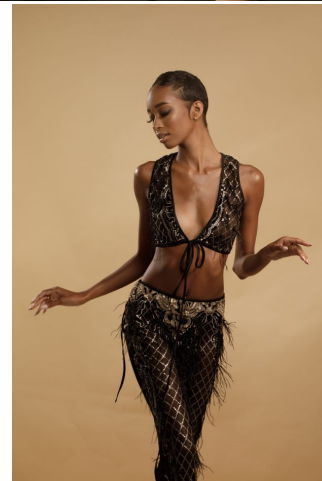

Jordin Williams

Height: 180 cm / 5'11" | Bust: 76 cm / 30" | Waist: 66 cm / 26" | Hips: 85 cm / 33.5" | Dress: 30 / 0 | Shoe: 40.0 EU / 9.0 US | Hair: Brown | Eyes: Brown

Jordin Williams

Height: 180 cm / 5'11" | Bust: 76 cm / 30" | Waist: 66 cm / 26" | Hips: 85 cm / 33.5" | Dress: 30 / 0 | Shoe: 40.0 EU / 9.0 US | Hair: Brown | Eyes: Brown