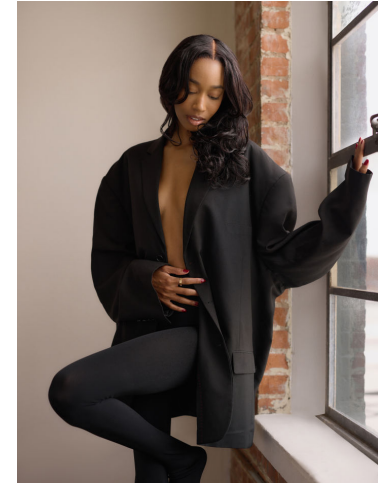

Jordin Williams

Height: 180 cm / 5'11" | Bust: 76 cm / 30" | Waist: 66 cm / 26" | Hips: 85 cm / 33.5" | Dress: 30 / 0 | Shoe: 40.0 EU / 9.0 US | Hair: Brown | Eyes: Brown

Jordin Williams

Height: 180 cm / 5'11" | Bust: 76 cm / 30" | Waist: 66 cm / 26" | Hips: 85 cm / 33.5" | Dress: 30 / 0 | Shoe: 40.0 EU / 9.0 US | Hair: Brown | Eyes: Brown