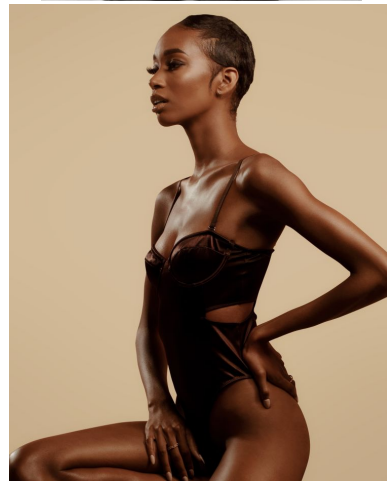

Jordin Williams

Height: 180 cm / 5'11" | Bust: 76 cm / 30" | Waist: 66 cm / 26" | Hips: 85 cm / 33.5" | Dress: 30 / 0 | Shoe: 40.0 EU / 9.0 US | Hair: Brown | Eyes: Brown

Jordin Williams

Height: 180 cm / 5'11" | Bust: 76 cm / 30" | Waist: 66 cm / 26" | Hips: 85 cm / 33.5" | Dress: 30 / 0 | Shoe: 40.0 EU / 9.0 US | Hair: Brown | Eyes: Brown