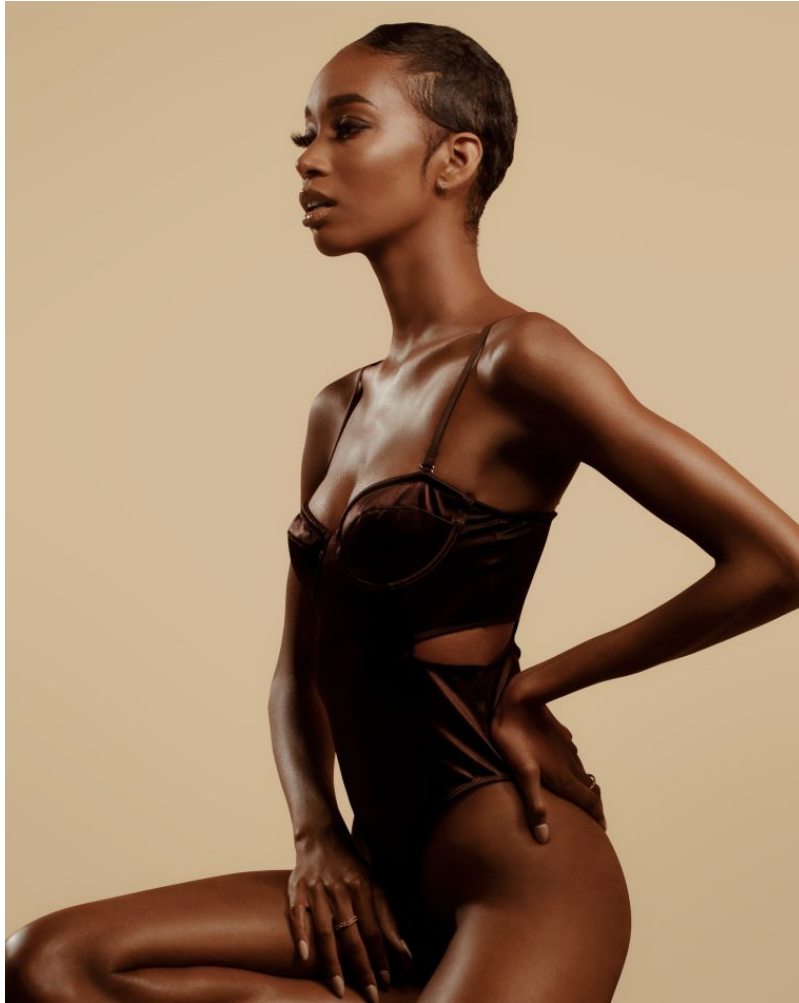

Jordin Williams

Height: 180 cm / 5'11" | Bust: 76 cm / 30" | Waist: 66 cm / 26" | Hips: 85 cm / 33.5" | Dress: 30 / 0 | Shoe: 40.0 EU / 9.0 US | Hair: Brown | Eyes: Brown