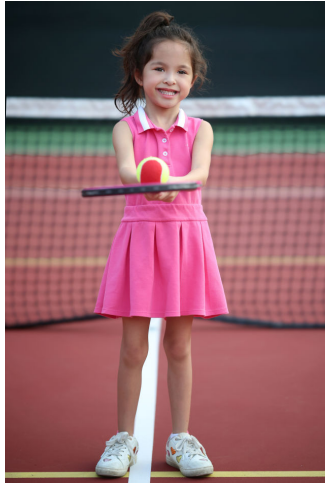

Jolie Mai

Height: 112 cm / 3'8" | Cloth Size: 5 | Shoe: 27.5 EU / 11.0 US | Hair: Brown | Eyes: Hazel

NEAL  
HAMIL  
AGENCY  
— A Sisk family company since 1993 —

Jolie Mai

Height: 112 cm / 3'8" | Cloth Size: 5 | Shoe: 27.5 EU / 11.0 US | Hair: Brown | Eyes: Hazel