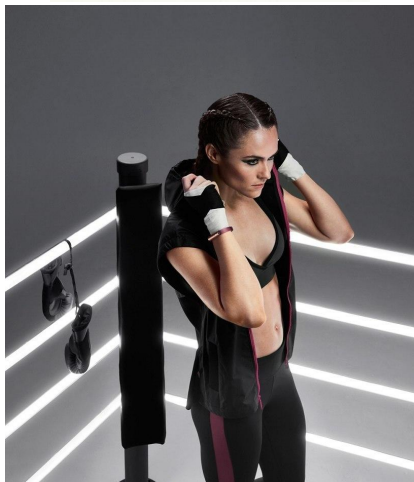

NEAL
HAMIL
AGENCY

Jalane Gilbert

Height: 177 cm / 5'9.5" | Bust: 86 cm / 34" | Waist: 69 cm / 27" | Hips: 99 cm / 39" | Dress: 34-36 / 4-6 | Shoe: 38.5 EU / 7.5 US | Hair: Brown | Eyes: Green

NEAL HAMIL AGENCY

Jalane Gilbert

Height: 177 cm / 5'9.5" | Bust: 86 cm / 34" | Waist: 69 cm / 27" | Hips: 99 cm / 39" | Dress: 34-36 / 4-6 | Shoe: 38.5 EU / 7.5 US | Hair: Brown | Eyes: Green

NEAL HAMIL AGENCY

Jalane Gilbert

Height: 177 cm / 5'9.5" | Bust: 86 cm / 34" | Waist: 69 cm / 27" | Hips: 99 cm / 39" | Dress: 34-36 / 4-6 | Shoe: 38.5 EU / 7.5 US | Hair: Brown | Eyes: Green

NEAL HAMIL AGENCY

Jalane Gilbert

Height: 177 cm / 5'9.5" | Bust: 86 cm / 34" | Waist: 69 cm / 27" | Hips: 99 cm / 39" | Dress: 34-36 / 4-6 | Shoe: 38.5 EU / 7.5 US | Hair: Brown | Eyes: Green