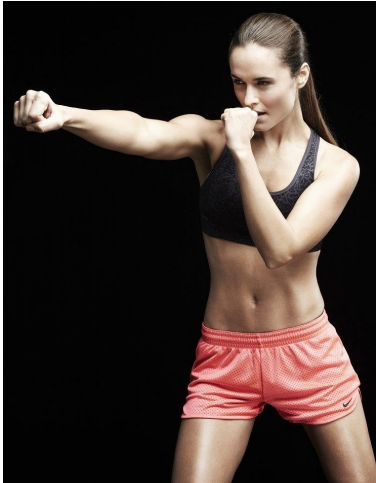

NEAL
HAMIL
AGENCY

Jalane Gilbert

Height: 177 cm / 5'9.5" | Bust: 86 cm / 34" | Waist: 69 cm / 27" | Hips: 99 cm / 39" | Dress: 34-36 / 4-6 | Shoe: 38.5 EU / 7.5 US | Hair: Brown | Eyes: Green

NEAL HAMIL AGENCY

Jalane Gilbert

Height: 177 cm / 5'9.5" | Bust: 86 cm / 34" | Waist: 69 cm / 27" | Hips: 99 cm / 39" | Dress: 34-36 / 4-6 | Shoe: 38.5 EU / 7.5 US | Hair: Brown | Eyes: Green

NEAL HAMIL AGENCY

Jalane Gilbert

Height: 177 cm / 5'9.5" | Bust: 86 cm / 34" | Waist: 69 cm / 27" | Hips: 99 cm / 39" | Dress: 34-36 / 4-6 | Shoe: 38.5 EU / 7.5 US | Hair: Brown | Eyes: Green

NEAL HAMIL AGENCY

Jalane Gilbert

Height: 177 cm / 5'9.5" | Bust: 86 cm / 34" | Waist: 69 cm / 27" | Hips: 99 cm / 39" | Dress: 34-36 / 4-6 | Shoe: 38.5 EU / 7.5 US | Hair: Brown | Eyes: Green