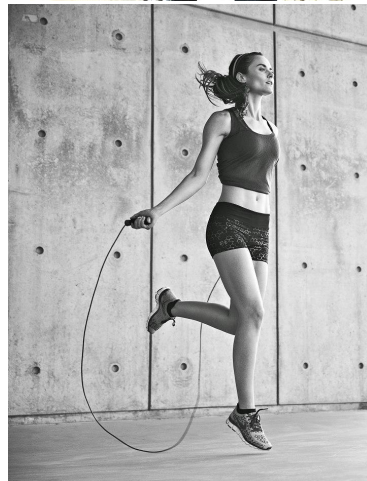

NEAL
HAMIL
AGENCY

Jalane Gilbert

Height: 177 cm / 5'9.5" | Bust: 86 cm / 34" | Waist: 69 cm / 27" | Hips: 99 cm / 39" | Dress: 34-36 / 4-6 | Shoe: 38.5 EU / 7.5 US | Hair: Brown | Eyes: Green

NEAL HAMIL AGENCY

Jalane Gilbert

Height: 177 cm / 5'9.5" | Bust: 86 cm / 34" | Waist: 69 cm / 27" | Hips: 99 cm / 39" | Dress: 34-36 / 4-6 | Shoe: 38.5 EU / 7.5 US | Hair: Brown | Eyes: Green

NEAL HAMIL AGENCY

Jalane Gilbert

Height: 177 cm / 5'9.5" | Bust: 86 cm / 34" | Waist: 69 cm / 27" | Hips: 99 cm / 39" | Dress: 34-36 / 4-6 | Shoe: 38.5 EU / 7.5 US | Hair: Brown | Eyes: Green

NEAL HAMIL AGENCY

Jalane Gilbert

Height: 177 cm / 5'9.5" | Bust: 86 cm / 34" | Waist: 69 cm / 27" | Hips: 99 cm / 39" | Dress: 34-36 / 4-6 | Shoe: 38.5 EU / 7.5 US | Hair: Brown | Eyes: Green