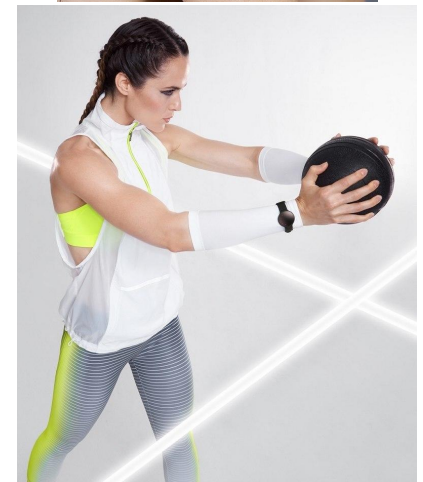

NEAL
HAMIL
AGENCY

Jalane Gilbert

Height: 177 cm / 5'9.5" | Bust: 86 cm / 34" | Waist: 69 cm / 27" | Hips: 99 cm / 39" | Dress: 34-36 / 4-6 | Shoe: 38.5 EU / 7.5 US | Hair: Brown | Eyes: Green

NEAL HAMIL AGENCY

Jalane Gilbert

Height: 177 cm / 5'9.5" | Bust: 86 cm / 34" | Waist: 69 cm / 27" | Hips: 99 cm / 39" | Dress: 34-36 / 4-6 | Shoe: 38.5 EU / 7.5 US | Hair: Brown | Eyes: Green

NEAL HAMIL AGENCY

Jalane Gilbert

Height: 177 cm / 5'9.5" | Bust: 86 cm / 34" | Waist: 69 cm / 27" | Hips: 99 cm / 39" | Dress: 34-36 / 4-6 | Shoe: 38.5 EU / 7.5 US | Hair: Brown | Eyes: Green

NEAL HAMIL AGENCY

Jalane Gilbert

Height: 177 cm / 5'9.5" | Bust: 86 cm / 34" | Waist: 69 cm / 27" | Hips: 99 cm / 39" | Dress: 34-36 / 4-6 | Shoe: 38.5 EU / 7.5 US | Hair: Brown | Eyes: Green