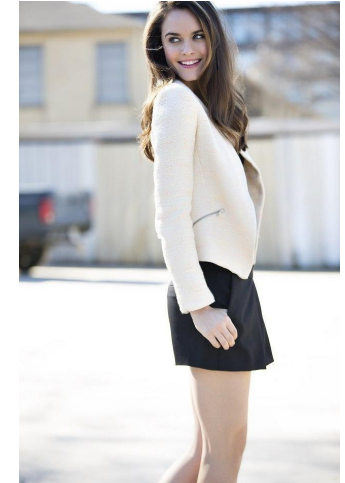

NEAL
HAMIL
AGENCY

Jalane Gilbert

Height: 177 cm / 5'9.5" | Bust: 86 cm / 34" | Waist: 69 cm / 27" | Hips: 99 cm / 39" | Dress: 34-36 / 4-6 | Shoe: 38.5 EU / 7.5 US | Hair: Brown | Eyes: Green

NEAL HAMIL AGENCY

Jalane Gilbert

Height: 177 cm / 5'9.5" | Bust: 86 cm / 34" | Waist: 69 cm / 27" | Hips: 99 cm / 39" | Dress: 34-36 / 4-6 | Shoe: 38.5 EU / 7.5 US | Hair: Brown | Eyes: Green

NEAL HAMIL AGENCY

Jalane Gilbert

Height: 177 cm / 5'9.5" | Bust: 86 cm / 34" | Waist: 69 cm / 27" | Hips: 99 cm / 39" | Dress: 34-36 / 4-6 | Shoe: 38.5 EU / 7.5 US | Hair: Brown | Eyes: Green

NEAL HAMIL AGENCY

Jalane Gilbert

Height: 177 cm / 5'9.5" | Bust: 86 cm / 34" | Waist: 69 cm / 27" | Hips: 99 cm / 39" | Dress: 34-36 / 4-6 | Shoe: 38.5 EU / 7.5 US | Hair: Brown | Eyes: Green