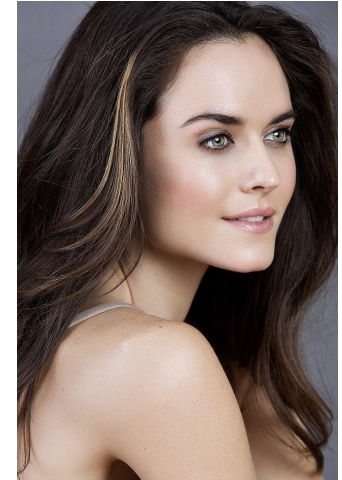

NEAL
HAMIL
AGENCY

Jalane Gilbert

Height: 177 cm / 5'9.5" | Bust: 86 cm / 34" | Waist: 69 cm / 27" | Hips: 99 cm / 39" | Dress: 34-36 / 4-6 | Shoe: 38.5 EU / 7.5 US | Hair: Brown | Eyes: Green

NEAL HAMIL AGENCY

Jalane Gilbert

Height: 177 cm / 5'9.5" | Bust: 86 cm / 34" | Waist: 69 cm / 27" | Hips: 99 cm / 39" | Dress: 34-36 / 4-6 | Shoe: 38.5 EU / 7.5 US | Hair: Brown | Eyes: Green

NEAL HAMIL AGENCY

Jalane Gilbert

Height: 177 cm / 5'9.5" | Bust: 86 cm / 34" | Waist: 69 cm / 27" | Hips: 99 cm / 39" | Dress: 34-36 / 4-6 | Shoe: 38.5 EU / 7.5 US | Hair: Brown | Eyes: Green

NEAL HAMIL AGENCY

Jalane Gilbert

Height: 177 cm / 5'9.5" | Bust: 86 cm / 34" | Waist: 69 cm / 27" | Hips: 99 cm / 39" | Dress: 34-36 / 4-6 | Shoe: 38.5 EU / 7.5 US | Hair: Brown | Eyes: Green