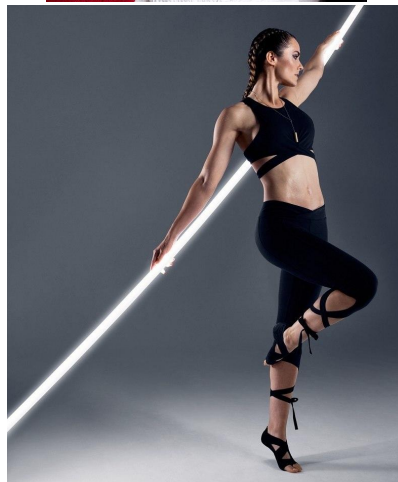

NEAL HAMIL AGENCY

Height: 177 cm / 5'9.5" | Bust: 86 cm / 34" | Waist: 69 cm / 27" | Hips: 99 cm / 39" | Dress: 34-36 / 4-6 | Shoe: 38.5 EU / 7.5 US | Hair: Brown | Eyes: Green