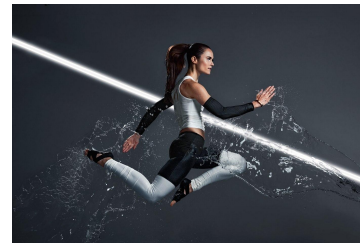

NEAL HAMIL AGENCY

Height: 177 cm / 5'9.5" | Bust: 86 cm / 34" | Waist: 69 cm / 27" | Hips: 99 cm / 39" | Dress: 34-36 / 4-6 | Shoe: 38.5 EU / 7.5 US | Hair: Brown | Eyes: Green