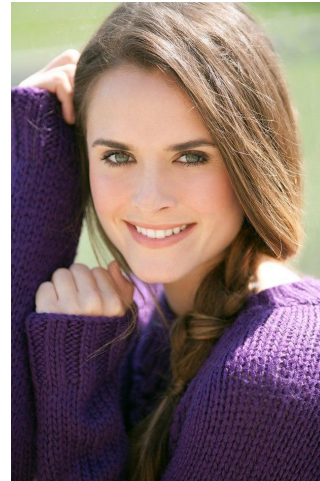

NEAL
HAMIL
AGENCY

Jalane Gilbert

Height: 177 cm / 5'9.5" | Bust: 86 cm / 34" | Waist: 69 cm / 27" | Hips: 99 cm / 39" | Dress: 34-36 / 4-6 | Shoe: 38.5 EU / 7.5 US | Hair: Brown | Eyes: Green

NEAL HAMIL AGENCY

Jalane Gilbert

Height: 177 cm / 5'9.5" | Bust: 86 cm / 34" | Waist: 69 cm / 27" | Hips: 99 cm / 39" | Dress: 34-36 / 4-6 | Shoe: 38.5 EU / 7.5 US | Hair: Brown | Eyes: Green

NEAL HAMIL AGENCY

Jalane Gilbert

Height: 177 cm / 5'9.5" | Bust: 86 cm / 34" | Waist: 69 cm / 27" | Hips: 99 cm / 39" | Dress: 34-36 / 4-6 | Shoe: 38.5 EU / 7.5 US | Hair: Brown | Eyes: Green

NEAL HAMIL AGENCY

Jalane Gilbert

Height: 177 cm / 5'9.5" | Bust: 86 cm / 34" | Waist: 69 cm / 27" | Hips: 99 cm / 39" | Dress: 34-36 / 4-6 | Shoe: 38.5 EU / 7.5 US | Hair: Brown | Eyes: Green

NEAL HAMIL AGENCY

Jalane Gilbert

Height: 177 cm / 5'9.5" | Bust: 86 cm / 34" | Waist: 69 cm / 27" | Hips: 99 cm / 39" | Dress: 34-36 / 4-6 | Shoe: 38.5 EU / 7.5 US | Hair: Brown | Eyes: Green