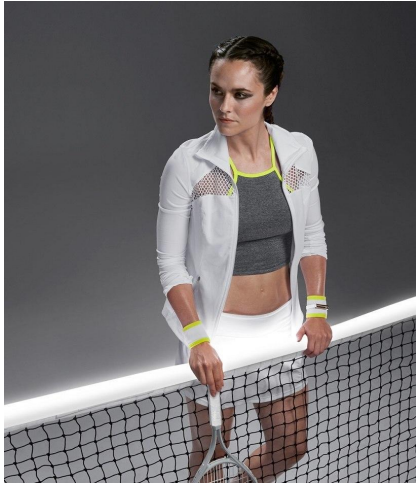

NEAL
HAMIL
AGENCY

Jalane Gilbert

Height: 177 cm / 5'9.5" | Bust: 86 cm / 34" | Waist: 69 cm / 27" | Hips: 99 cm / 39" | Dress: 34-36 / 4-6 | Shoe: 38.5 EU / 7.5 US | Hair: Brown | Eyes: Green

NEAL HAMIL AGENCY

Jalane Gilbert

Height: 177 cm / 5'9.5" | Bust: 86 cm / 34" | Waist: 69 cm / 27" | Hips: 99 cm / 39" | Dress: 34-36 / 4-6 | Shoe: 38.5 EU / 7.5 US | Hair: Brown | Eyes: Green

NEAL HAMIL AGENCY

Jalane Gilbert

Height: 177 cm / 5'9.5" | Bust: 86 cm / 34" | Waist: 69 cm / 27" | Hips: 99 cm / 39" | Dress: 34-36 / 4-6 | Shoe: 38.5 EU / 7.5 US | Hair: Brown | Eyes: Green

NEAL HAMIL AGENCY

Jalane Gilbert

Height: 177 cm / 5'9.5" | Bust: 86 cm / 34" | Waist: 69 cm / 27" | Hips: 99 cm / 39" | Dress: 34-36 / 4-6 | Shoe: 38.5 EU / 7.5 US | Hair: Brown | Eyes: Green

NEAL HAMIL AGENCY

Jalane Gilbert

Height: 177 cm / 5'9.5" | Bust: 86 cm / 34" | Waist: 69 cm / 27" | Hips: 99 cm / 39" | Dress: 34-36 / 4-6 | Shoe: 38.5 EU / 7.5 US | Hair: Brown | Eyes: Green