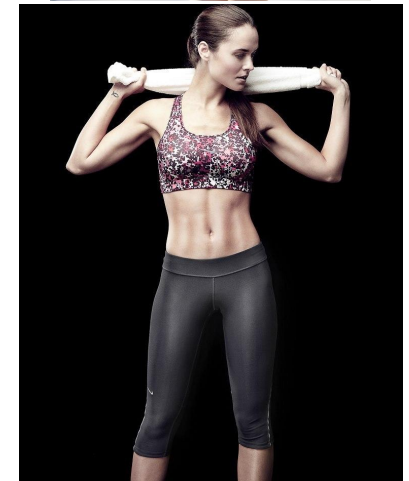

NEAL
HAMIL
AGENCY

Jalane Gilbert

Height: 177 cm / 5'9.5" | Bust: 86 cm / 34" | Waist: 69 cm / 27" | Hips: 99 cm / 39" | Dress: 34-36 / 4-6 | Shoe: 38.5 EU / 7.5 US | Hair: Brown | Eyes: Green

NEAL HAMIL AGENCY

Jalane Gilbert

Height: 177 cm / 5'9.5" | Bust: 86 cm / 34" | Waist: 69 cm / 27" | Hips: 99 cm / 39" | Dress: 34-36 / 4-6 | Shoe: 38.5 EU / 7.5 US | Hair: Brown | Eyes: Green

NEAL HAMIL AGENCY

Jalane Gilbert

Height: 177 cm / 5'9.5" | Bust: 86 cm / 34" | Waist: 69 cm / 27" | Hips: 99 cm / 39" | Dress: 34-36 / 4-6 | Shoe: 38.5 EU / 7.5 US | Hair: Brown | Eyes: Green

NEAL HAMIL AGENCY

Jalane Gilbert

Height: 177 cm / 5'9.5" | Bust: 86 cm / 34" | Waist: 69 cm / 27" | Hips: 99 cm / 39" | Dress: 34-36 / 4-6 | Shoe: 38.5 EU / 7.5 US | Hair: Brown | Eyes: Green

NEAL HAMIL AGENCY

Jalane Gilbert

Height: 177 cm / 5'9.5" | Bust: 86 cm / 34" | Waist: 69 cm / 27" | Hips: 99 cm / 39" | Dress: 34-36 / 4-6 | Shoe: 38.5 EU / 7.5 US | Hair: Brown | Eyes: Green