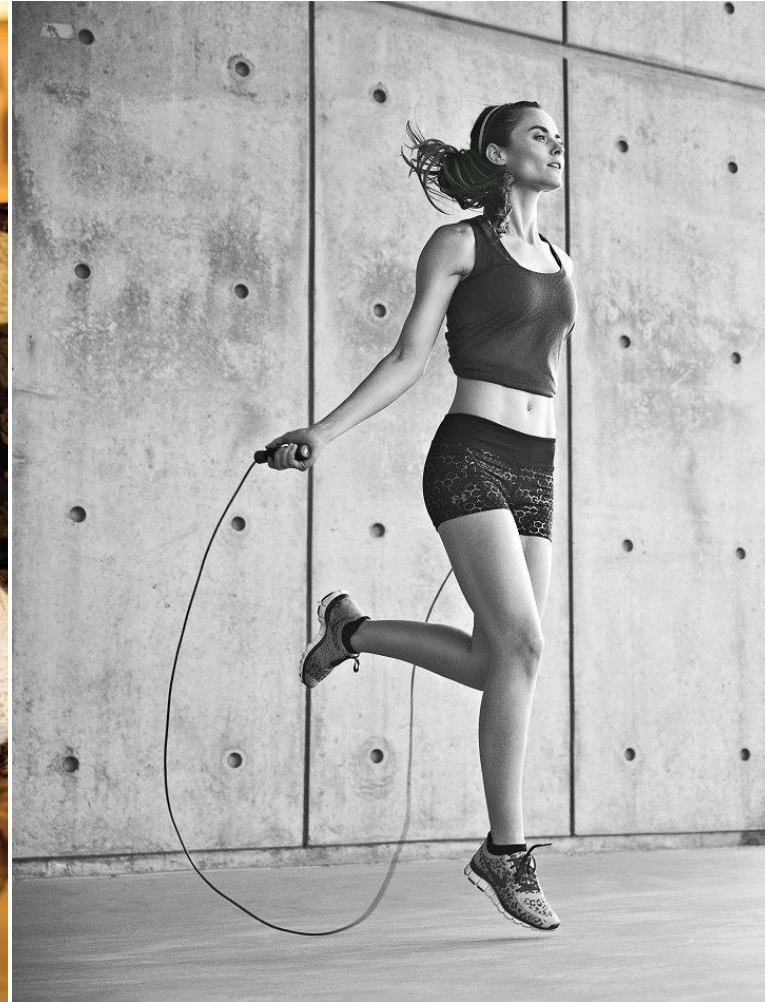

NEAL HAMIL AGENCY

Jalane Gilbert

Height: 177 cm / 5'9.5" | Bust: 86 cm / 34" | Waist: 69 cm / 27" | Hips: 99 cm / 39" | Dress: 34-36 / 4-6 | Shoe: 38.5 EU / 7.5 US | Hair: Brown | Eyes: Green