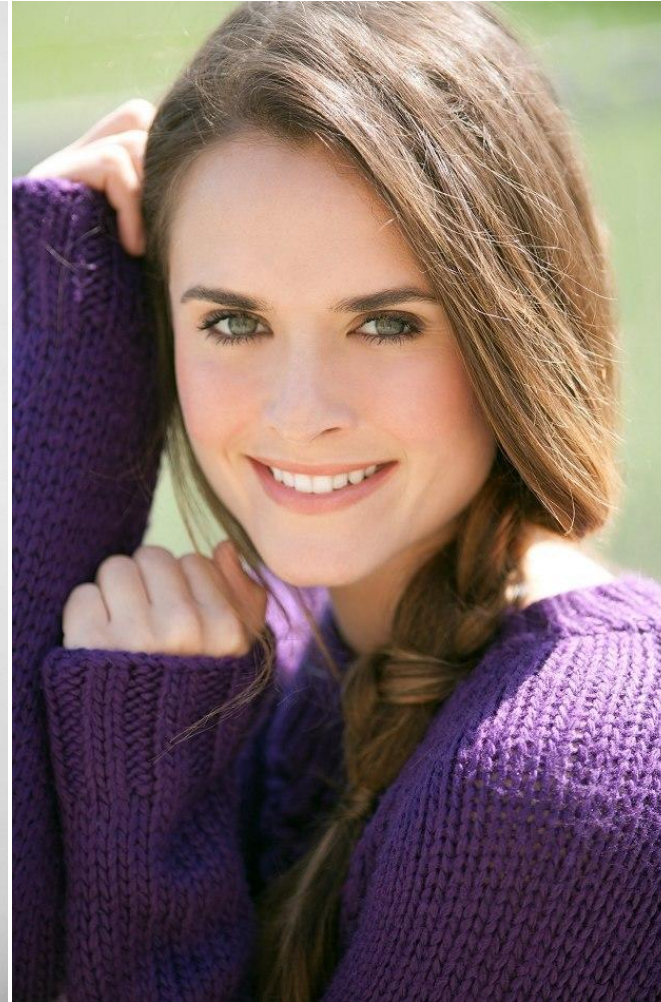

NEAL HAMIL AGENCY

Jalane Gilbert

Height: 177 cm / 5'9.5" | Bust: 86 cm / 34" | Waist: 69 cm / 27" | Hips: 99 cm / 39" | Dress: 34-36 / 4-6 | Shoe: 38.5 EU / 7.5 US | Hair: Brown | Eyes: Green