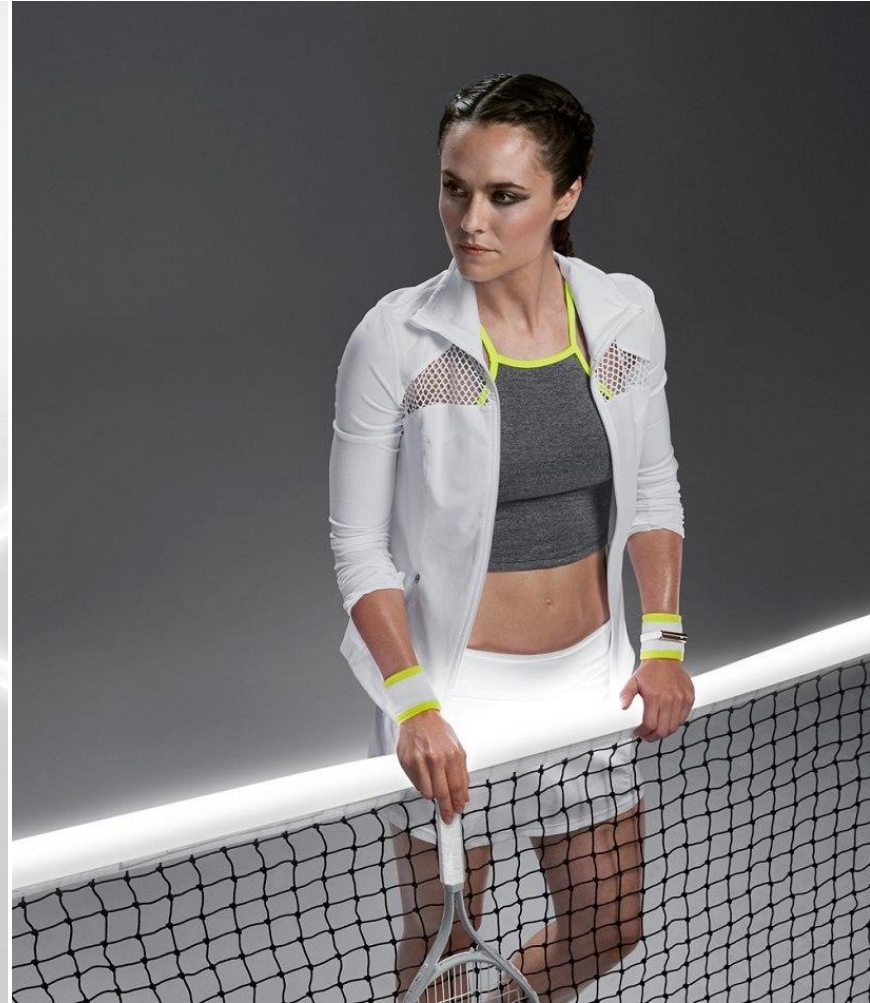

NEAL HAMIL AGENCY

Jalane Gilbert

Height: 177 cm / 5'9.5" | Bust: 86 cm / 34" | Waist: 69 cm / 27" | Hips: 99 cm / 39" | Dress: 34-36 / 4-6 | Shoe: 38.5 EU / 7.5 US | Hair: Brown | Eyes: Green