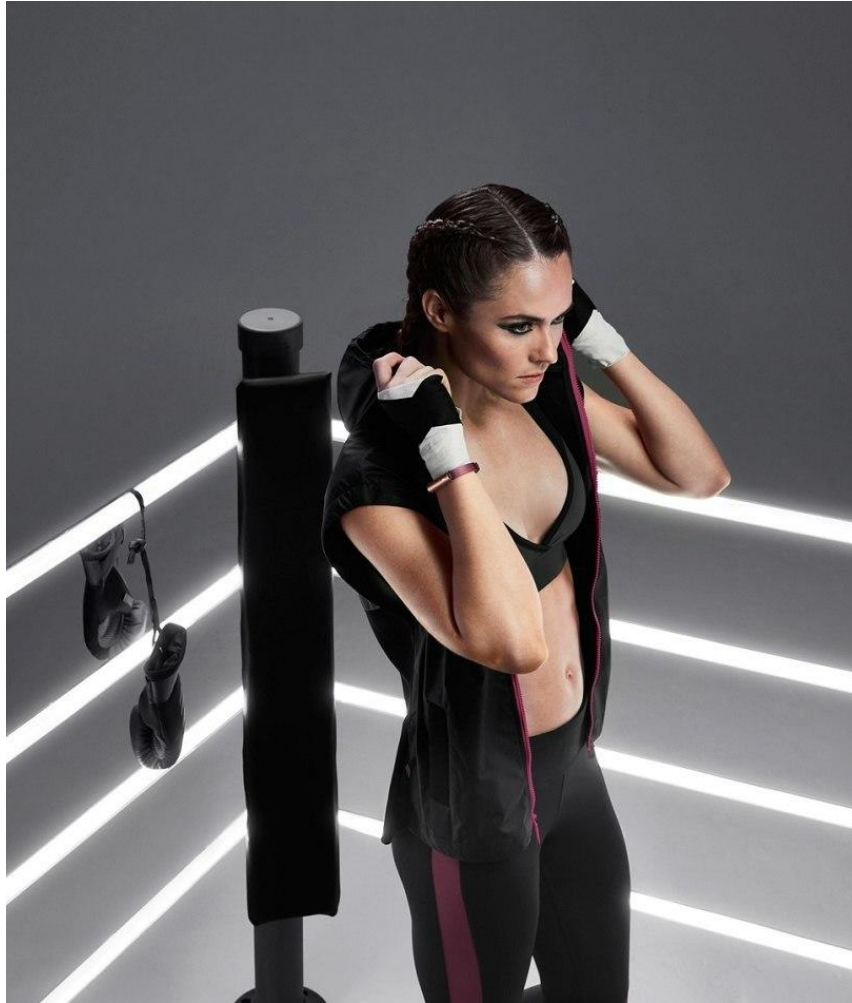

NEAL HAMIL AGENCY

Jalane Gilbert

Height: 177 cm / 5'9.5" | Bust: 86 cm / 34" | Waist: 69 cm / 27" | Hips: 99 cm / 39" | Dress: 34-36 / 4-6 | Shoe: 38.5 EU / 7.5 US | Hair: Brown | Eyes: Green