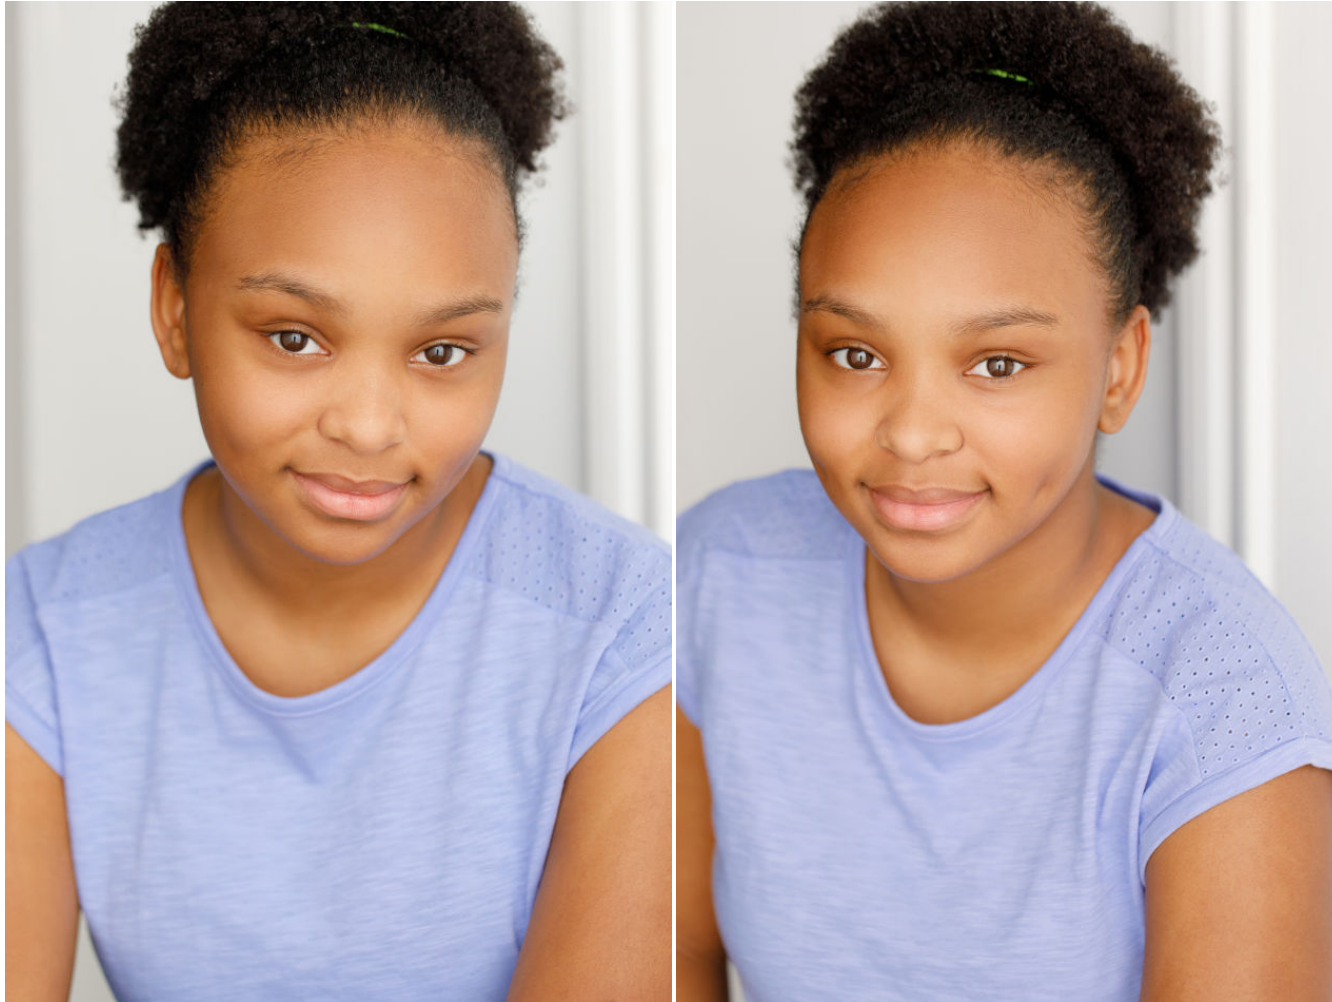

Jade Myles

Height: 158 cm / 5'2" | Bust: 81 cm / 32" | Waist: 69 cm / 27" | Hips: 95 cm / 37.5" | Shoe: 39.5 EU / 8.5 US | Hair: Brown | Eyes: Brown

Jade Myles

Height: 158 cm / 5'2" | Bust: 81 cm / 32" | Waist: 69 cm / 27" | Hips: 95 cm / 37.5" | Shoe: 39.5 EU / 8.5 US | Hair: Brown | Eyes: Brown

Jade Myles

Height: 158 cm / 5'2" | Bust: 81 cm / 32" | Waist: 69 cm / 27" | Hips: 95 cm / 37.5" | Shoe: 39.5 EU / 8.5 US | Hair: Brown | Eyes: Brown

Height: 158 cm / 5'2" | Bust: 81 cm / 32" | Waist: 69 cm /

7.5" | Shoe: 39.5 EU / 8.5 US | Hair: Brown | Eyes: Brown