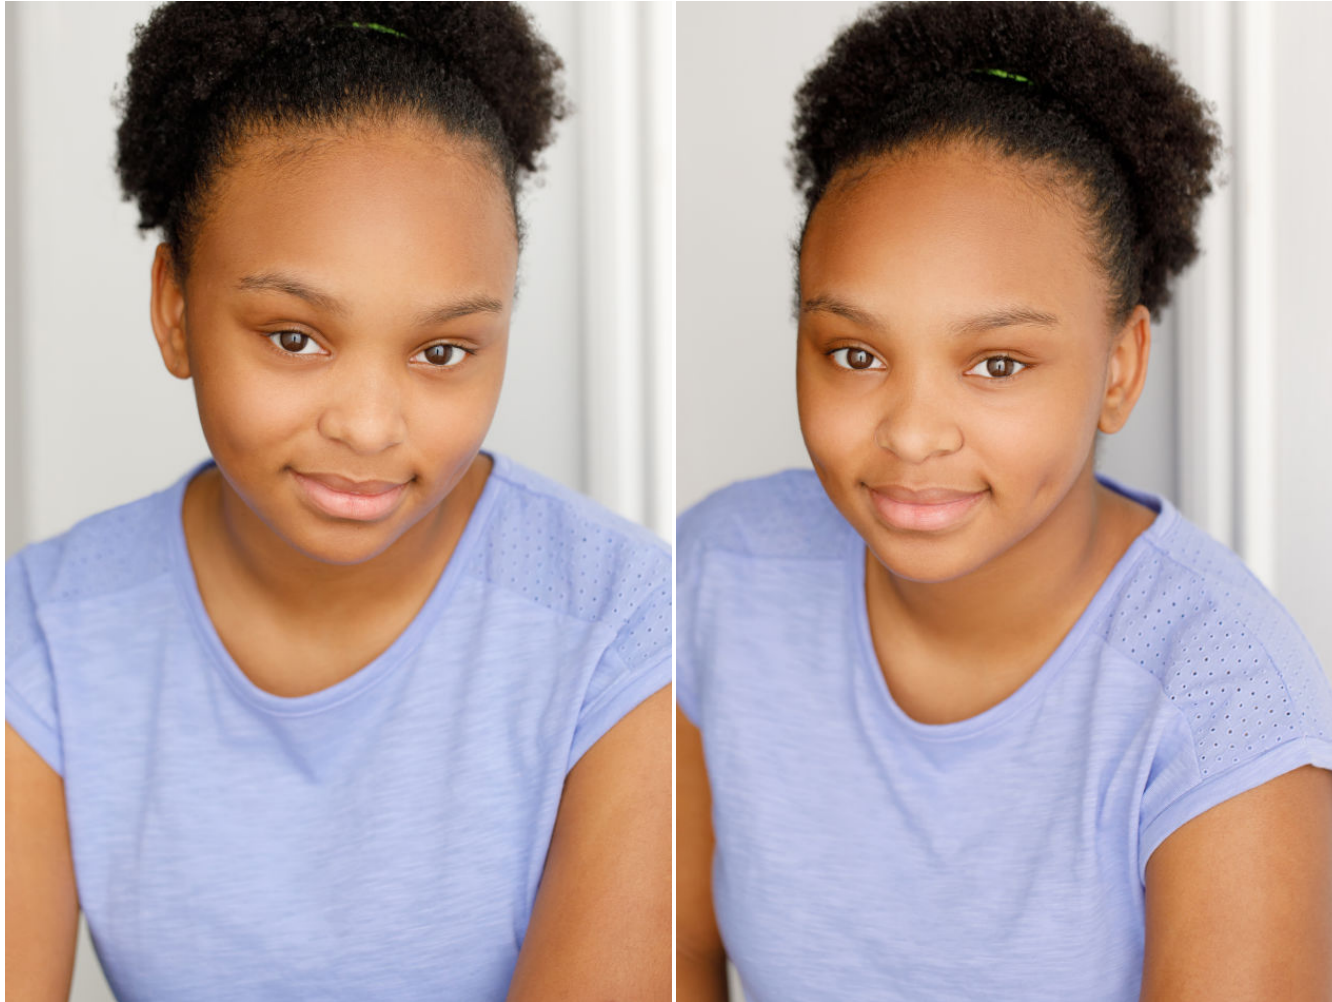

**Jade Myles**

Height: 158 cm / 5'2" | Bust: 81 cm / 32" | Waist: 69 cm / 27" | Hips: 95 cm / 37.5" | Shoe: 39.5 EU / 8.5 US | Hair: Brown | Eyes: Brown

Jade Myles

Height: 158 cm / 5'2" | Bust: 81 cm / 32" | Waist: 69 cm / 27" | Hips: 95 cm / 37.5" | Shoe: 39.5 EU / 8.5 US | Hair: Brown | Eyes: Brown

Jade Myles

Height: 158 cm / 5'2" | Bust: 81 cm / 32" | Waist: 69 cm / 27" | Hips: 95 cm / 37.5" | Shoe: 39.5 EU / 8.5 US | Hair: Brown | Eyes: Brown

Height: 158 cm / 5'2" | Bust: 81 cm / 32" | Waist: 69 cm /

7.5" | Shoe: 39.5 EU / 8.5 US | Hair: Brown | Eyes: Brown