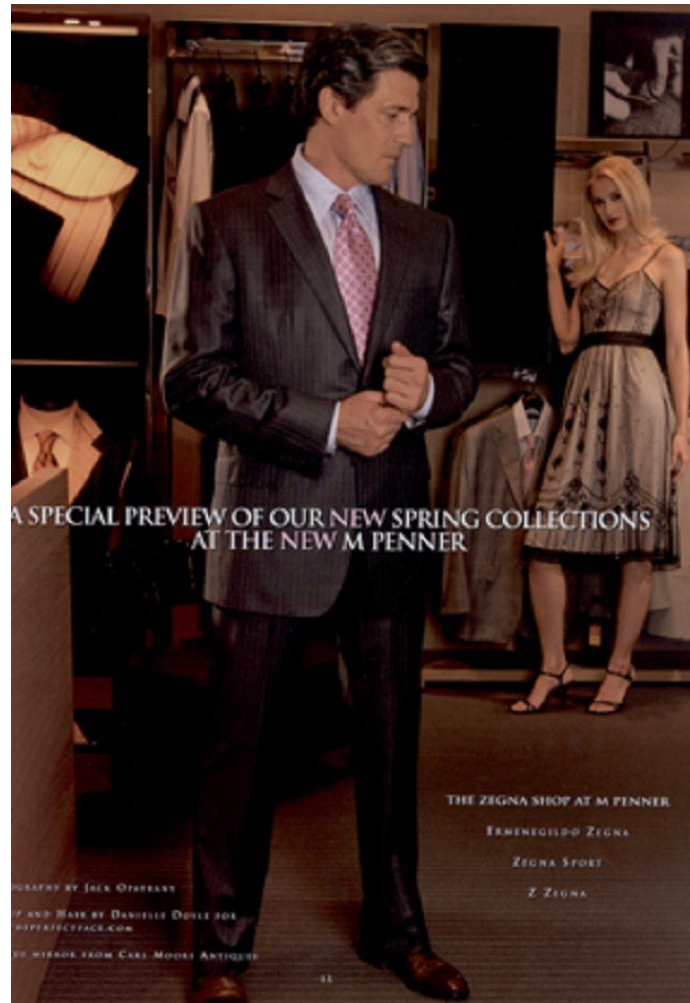

Irena Shyshkina

Height: 182 cm / 5'11.5" | Bust: 86 cm / 34" | Waist: 61 cm / 24" | Hips: 89 cm / 35" | Dress: 32-34 / 2-4 | Shoe: 41.0 EU / 10.0 US | Hair: Blonde | Eyes: Blue