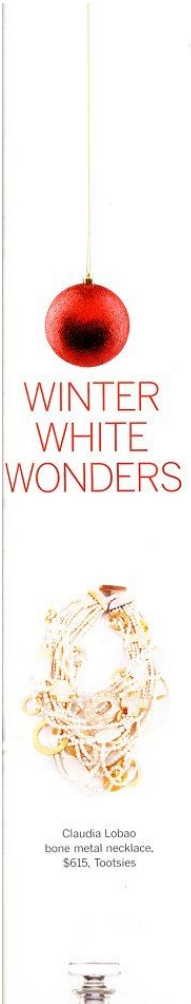

Irena Shyshkina

WINTER
WHITE
WONDERS