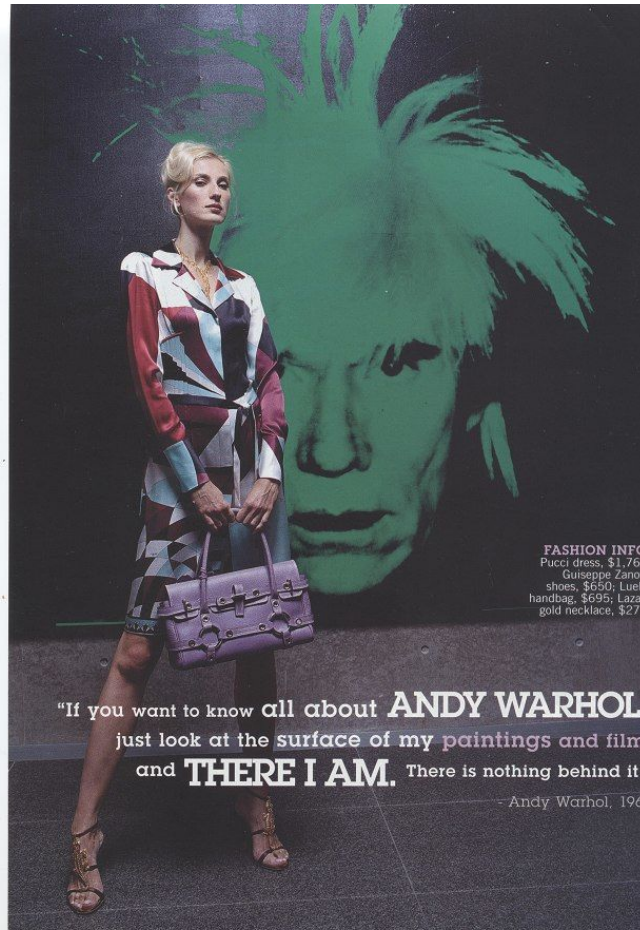

Irena Shyshkina

Height: 182 cm / 5'11.5" | Bust: 86 cm / 34" | Waist: 61 cm / 24" | Hips: 89 cm / 35" | Dress: 32-34 / 2-4 | Shoe: 41.0 EU / 10.0 US | Hair: Blonde | Eyes: Blue