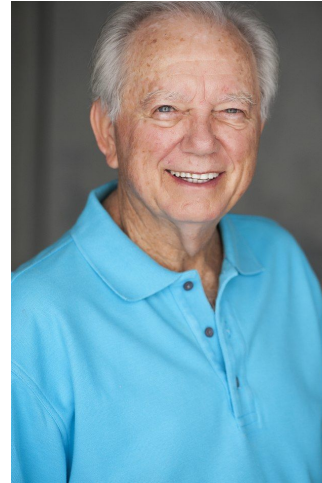

Henry Kana

Height: 173 cm / 5'8" | Waist: 81 cm / 32" | Inseam: 76 cm / 30" | Shoe: 43.0 EU / 9.5 US | Hair: Silver | Eyes: Blue

Henry Kana

Height: 173 cm / 5'8" | Waist: 81 cm / 32" | Inseam: 76 cm / 30" | Shoe: 43.0 EU / 9.5 US | Hair: Silver | Eyes: Blue