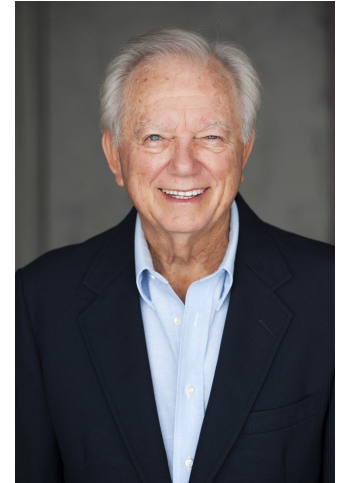

Henry Kana

Height: 173 cm / 5'8" | Waist: 81 cm / 32" | Inseam: 76 cm / 30" | Shoe: 43.0 EU / 9.5 US | Hair: Silver | Eyes: Blue

Henry Kana

Height: 173 cm / 5'8" | Waist: 81 cm / 32" | Inseam: 76 cm / 30" | Shoe: 43.0 EU / 9.5 US | Hair: Silver | Eyes: Blue