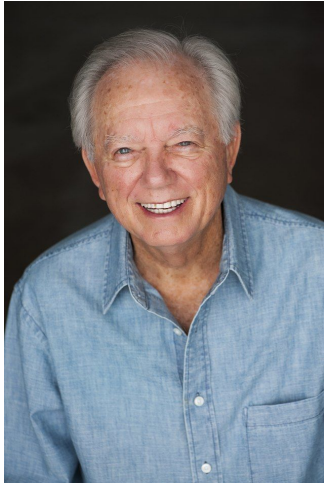

Henry Kana

Height: 173 cm / 5'8" | Waist: 81 cm / 32" | Inseam: 76 cm / 30" | Shoe: 43.0 EU / 9.5 US | Hair: Silver | Eyes: Blue

Henry Kana

Height: 173 cm / 5'8" | Waist: 81 cm / 32" | Inseam: 76 cm / 30" | Shoe: 43.0 EU / 9.5 US | Hair: Silver | Eyes: Blue