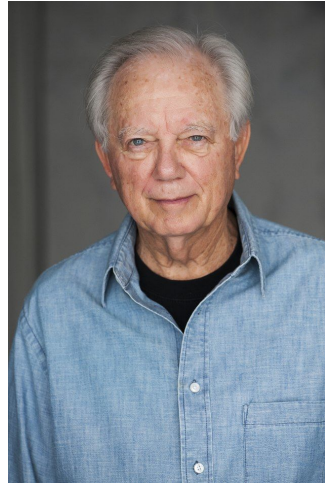

Henry Kana

Height: 173 cm / 5'8" | Waist: 81 cm / 32" | Inseam: 76 cm / 30" | Shoe: 43.0 EU / 9.5 US | Hair: Silver | Eyes: Blue

Henry Kana

Height: 173 cm / 5'8" | Waist: 81 cm / 32" | Inseam: 76 cm / 30" | Shoe: 43.0 EU / 9.5 US | Hair: Silver | Eyes: Blue