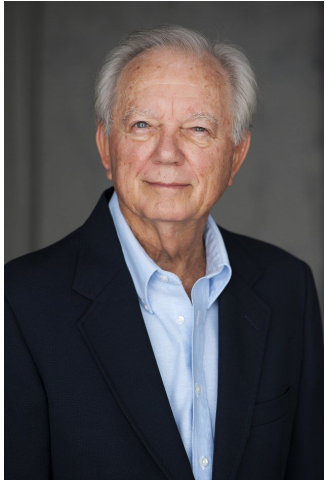

Henry Kana

Height: 173 cm / 5'8" | Waist: 81 cm / 32" | Inseam: 76 cm / 30" | Shoe: 43.0 EU / 9.5 US | Hair: Silver | Eyes: Blue

Henry Kana

Height: 173 cm / 5'8" | Waist: 81 cm / 32" | Inseam: 76 cm / 30" | Shoe: 43.0 EU / 9.5 US | Hair: Silver | Eyes: Blue