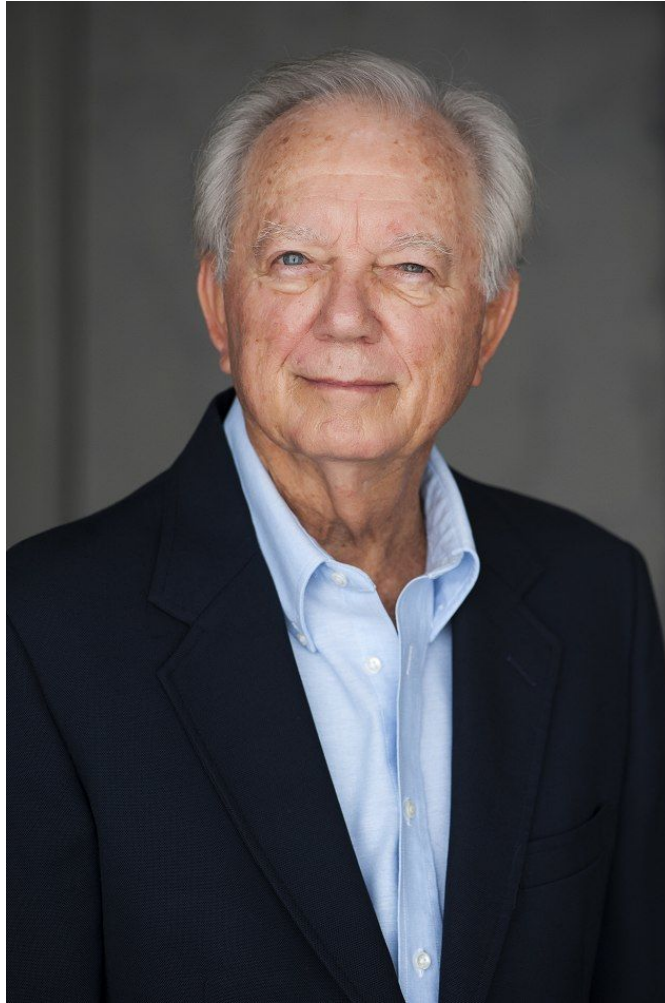

**Henry Kana**

Height: 173 cm / 5'8" | Waist: 81 cm / 32" | Inseam: 76 cm / 30" | Shoe: 43.0 EU / 9.5 US | Hair: Silver | Eyes: Blue

Henry Kana

Height: 173 cm / 5'8" | Waist: 81 cm / 32" | Inseam: 76 cm / 30" | Shoe: 43.0 EU / 9.5 US | Hair: Silver | Eyes: Blue

Henry Kana

Height: 173 cm / 5'8" | Waist: 81 cm / 32" | Inseam: 76 cm / 30" | Shoe: 43.0 EU / 9.5 US | Hair: Silver | Eyes: Blue

Henry Kana

Height: 173 cm / 5'8" | Waist: 81 cm / 32" | Inseam: 76 cm / 30" | Shoe: 43.0 EU / 9.5 US | Hair: Silver | Eyes: Blue