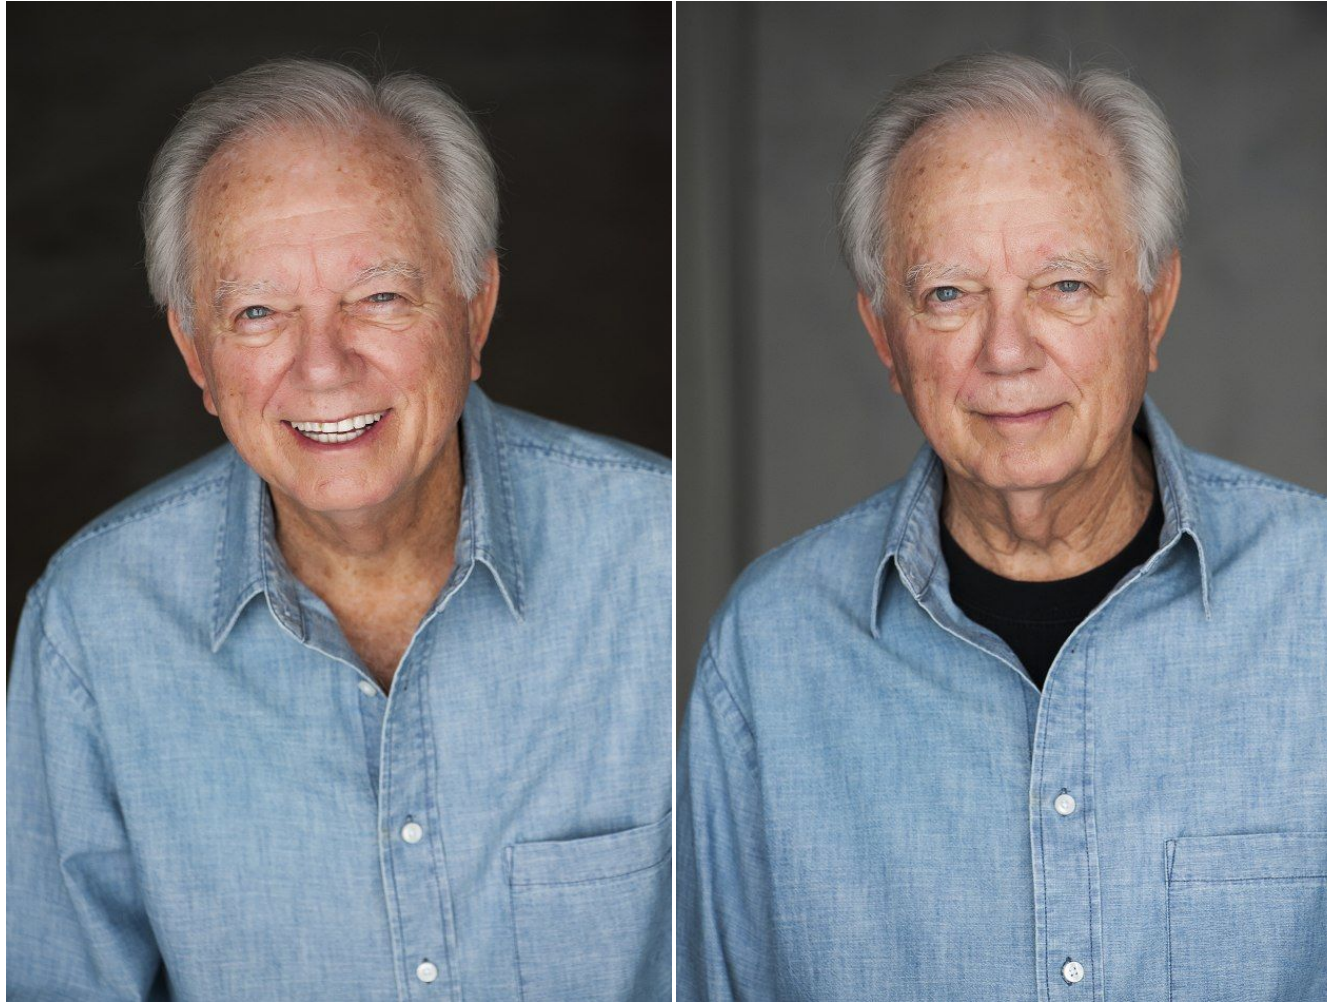

**Henry Kana**

Height: 173 cm / 5'8" | Waist: 81 cm / 32" | Inseam: 76 cm / 30" | Shoe: 43.0 EU / 9.5 US | Hair: Silver | Eyes: Blue

Henry Kana

Height: 173 cm / 5'8" | Waist: 81 cm / 32" | Inseam: 76 cm / 30" | Shoe: 43.0 EU / 9.5 US | Hair: Silver | Eyes: Blue

Henry Kana

Height: 173 cm / 5'8" | Waist: 81 cm / 32" | Inseam: 76 cm / 30" | Shoe: 43.0 EU / 9.5 US | Hair: Silver | Eyes: Blue

Henry Kana

Height: 173 cm / 5'8" | Waist: 81 cm / 32" | Inseam: 76 cm / 30" | Shoe: 43.0 EU / 9.5 US | Hair: Silver | Eyes: Blue