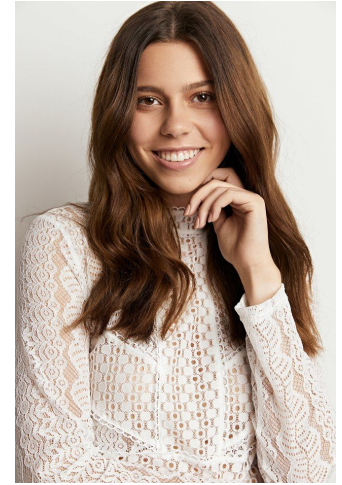

Hannah Baker

Height: 178 cm / 5'10" | Bust: 84 cm / 33" | Waist: 70 cm / 27.5" | Hips: 94 cm / 37" | Dress: 32-34 / 2-4 | Shoe: 41.0 EU / 10.0 US | Hair: Brown | Eyes: Brown

Hannah Baker

Height: 178 cm / 5'10" | Bust: 84 cm / 33" | Waist: 70 cm / 27.5" | Hips: 94 cm / 37" | Dress: 32-34 / 2-4 | Shoe: 41.0 EU / 10.0 US | Hair: Brown | Eyes: Brown