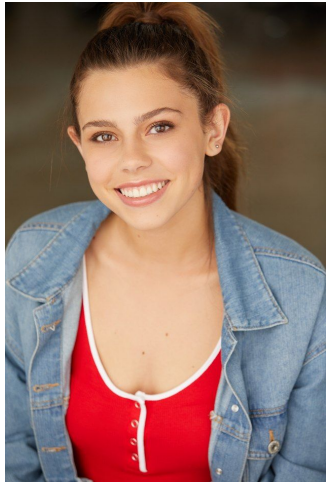

Hannah Baker

Height: 178 cm / 5'10" | Bust: 84 cm / 33" | Waist: 70 cm / 27.5" | Hips: 94 cm / 37" | Dress: 32-34 / 2-4 | Shoe: 41.0 EU / 10.0 US | Hair: Brown | Eyes: Brown

Hannah Baker

Height: 178 cm / 5'10" | Bust: 84 cm / 33" | Waist: 70 cm / 27.5" | Hips: 94 cm / 37" | Dress: 32-34 / 2-4 | Shoe: 41.0 EU / 10.0 US | Hair: Brown | Eyes: Brown