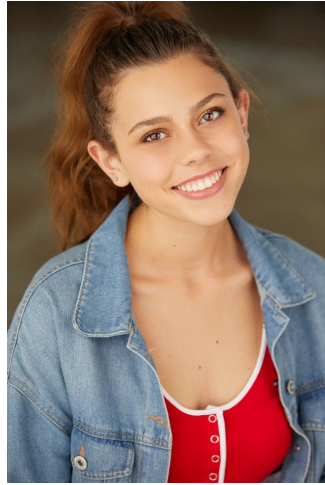

Hannah Baker

Height: 178 cm / 5'10" | Bust: 84 cm / 33" | Waist: 70 cm / 27.5" | Hips: 94 cm / 37" | Dress: 32-34 / 2-4 | Shoe: 41.0 EU / 10.0 US | Hair: Brown | Eyes: Brown

Hannah Baker

Height: 178 cm / 5'10" | Bust: 84 cm / 33" | Waist: 70 cm / 27.5" | Hips: 94 cm / 37" | Dress: 32-34 / 2-4 | Shoe: 41.0 EU / 10.0 US | Hair: Brown | Eyes: Brown