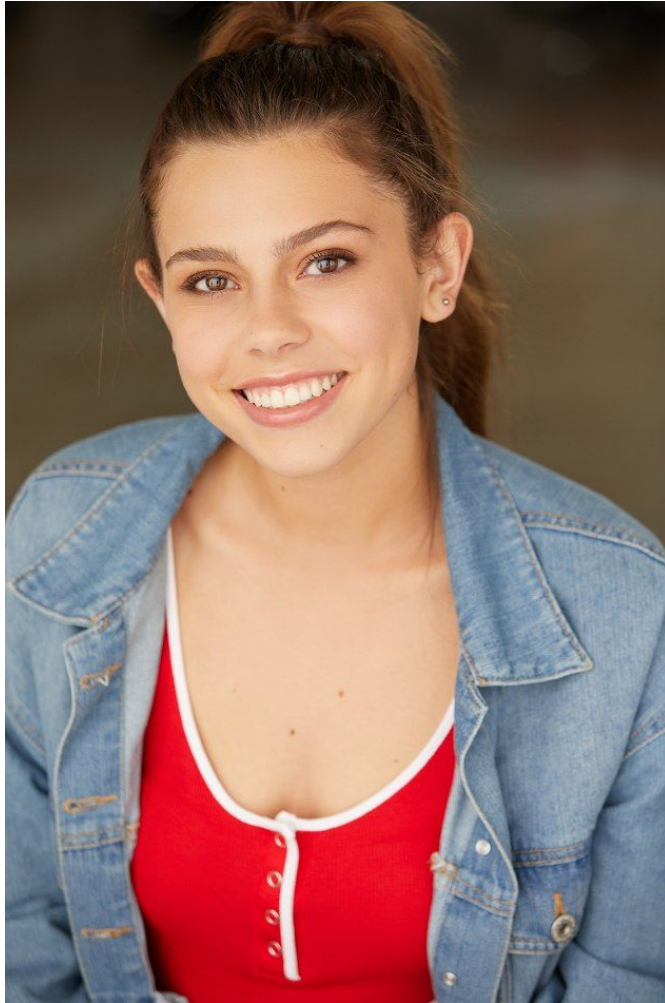

Hannah Baker

Height: 178 cm / 5'10" | Bust: 84 cm / 33" | Waist: 70 cm / 27.5" | Hips: 94 cm / 37" | Dress: 32-34 / 2-4 | Shoe: 41.0 EU / 10.0 US | Hair: Brown | Eyes: Brown

Hannah Baker

Height: 178 cm / 5'10" | Bust: 84 cm / 33" | Waist: 70 cm / 27.5" | Hips: 94 cm / 37" | Dress: 32-34 / 2-4 | Shoe: 41.0 EU / 10.0 US | Hair: Brown | Eyes: Brown