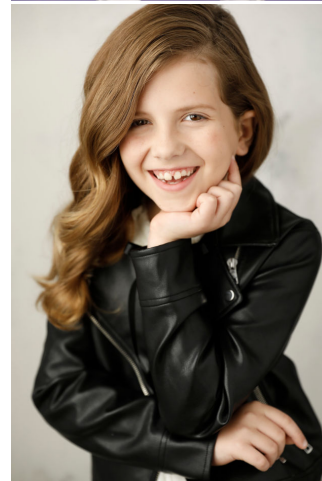

Halla Van Koolwijk

Height: 137 cm / 4'6" | Cloth Size: 8 - 10 | Shoe: 20.5 EU / 4.0 US | Hair: Brown | Eyes: Brown

Halla Van Koolwijk

Height: 137 cm / 4'6" | Cloth Size: 8 - 10 | Shoe: 20.5 EU / 4.0 US | Hair: Brown | Eyes: Brown