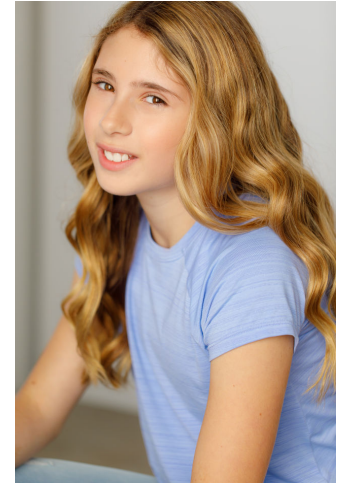

Gabriela Hess

Height: 155 cm / 5'1" | Cloth Size: 11 - 12 | Shoe: 39.5 EU / 7.0 US |

Gabriela Hess

Height: 155 cm / 5'1" | Cloth Size: 11 - 12 | Shoe: 39.5 EU / 7.0 US |