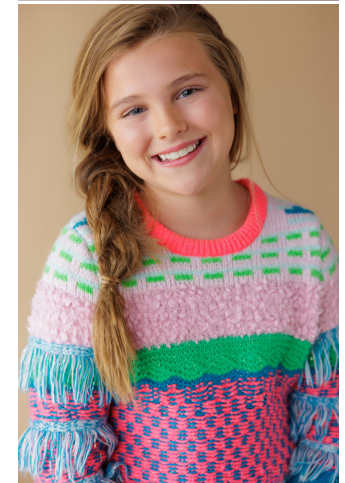

Frances Kohler

Height: 145 cm / 4'9" | Shoe: 33.0 EU / 2.5 US | Hair: Light Brown | Eyes: Blue

Frances Kohler

Height: 145 cm / 4'9" | Shoe: 33.0 EU / 2.5 US | Hair: Light Brown | Eyes: Blue

Frances Kohler

Height: 145 cm / 4'9" | Shoe: 33.0 EU / 2.5 US | Hair: Light Brown | Eyes: Blue