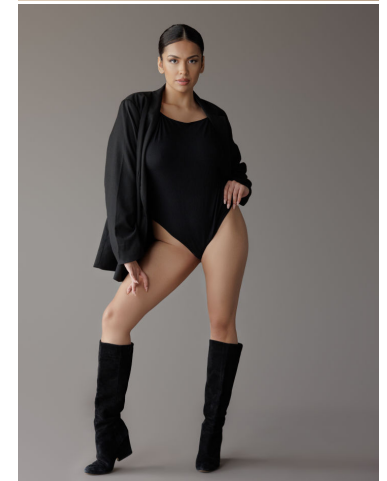

Emily Bazaldua

Height: 175 cm / 5'9" | Bust: 84 cm / 33" | Waist: 71 cm / 28" | Hips: 91 cm / 36" | Dress: 36-38 / 6-8 | Shoe: 39.0 EU / 8.0 US | Hair: Dark Brown | Eyes: Brown

Emily Bazaldua

Height: 175 cm / 5'9" | Bust: 84 cm / 33" | Waist: 71 cm / 28" | Hips: 91 cm / 36" | Dress: 36-38 / 6-8 | Shoe: 39.0 EU / 8.0 US | Hair: Dark Brown | Eyes: Brown

Emily Bazaldua

Height: 175 cm / 5'9" | Bust: 84 cm / 33" | Waist: 71 cm / 28" | Hips: 91 cm / 36" | Dress: 36-38 / 6-8 | Shoe: 39.0 EU / 8.0 US | Hair: Dark Brown | Eyes: Brown