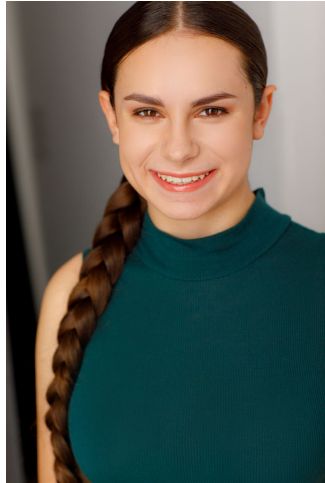

Elizabeth Batchelor

Height: 173 cm / 5'8" | Bust: 84 cm / 33" | Waist: 61 cm / 24" | Hips: 91 cm / 36" | Dress: 32 / 2 | Shoe: 39.0 EU / 8.0 US | Hair: Brown | Eyes: Brown

Elizabeth Batchelor

Height: 173 cm / 5'8" | Bust: 84 cm / 33" | Waist: 61 cm / 24" | Hips: 91 cm / 36" | Dress: 32 / 2 | Shoe: 39.0 EU / 8.0 US | Hair: Brown | Eyes: Brown