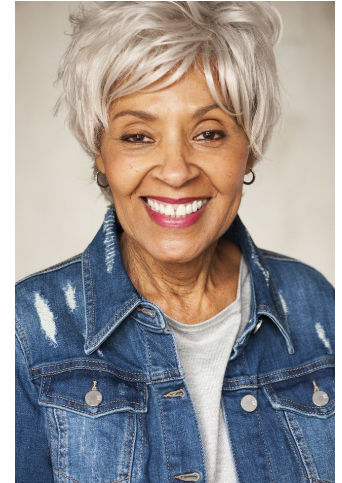

Donna Hall-Berry

Height: 170 cm / 5'7" | Bust: 86 cm / 34" | Hips: 99 cm / 39" | Dress: 36-38 / 6-8 | Shoe: 40.0 EU / 9.0 US | Hair: Silver | Eyes: Brown

Donna Hall-Berry

Height: 170 cm / 5'7" | Bust: 86 cm / 34" | Hips: 99 cm / 39" | Dress: 36-38 / 6-8 | Shoe: 40.0 EU / 9.0 US | Hair: Silver | Eyes: Brown