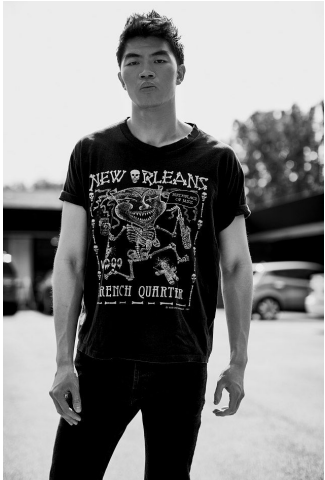

Daniel Zhao

Height: 185 cm / 6'1" | Waist: 76 cm / 30" | Suit Length: R | Shoe: 44.0 EU / 10.0 US | Hair: Black | Eyes: Brown

NEAL
HAMIL
AGENCY
— A Sicil family company since 1993 —

Daniel Zhao

Height: 185 cm / 6'1" | Waist: 76 cm / 30" | Suit Length: R | Shoe: 44.0 EU / 10.0 US | Hair: Black | Eyes: Brown