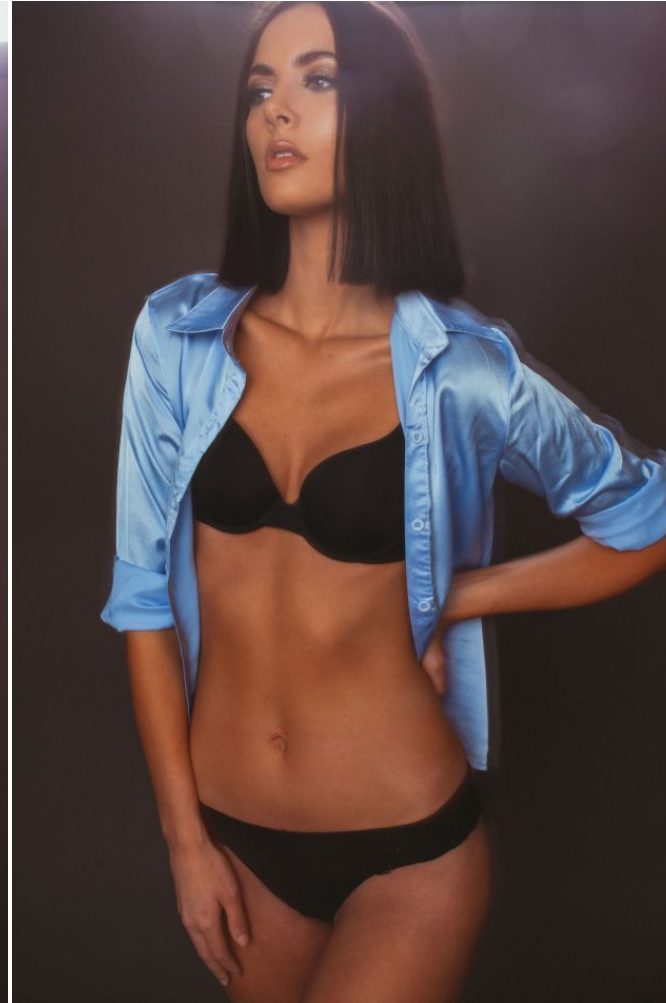

Courtney Cameron

Height: 178 cm / 5'10" | Bust: 81 cm / 32" | Waist: 64 cm / 25" | Hips: 89 cm / 35" | Dress: 30-32 / 0-2 | Shoe: 40.0 EU / 9.0 US | Hair: Brown | Eyes: Hazel