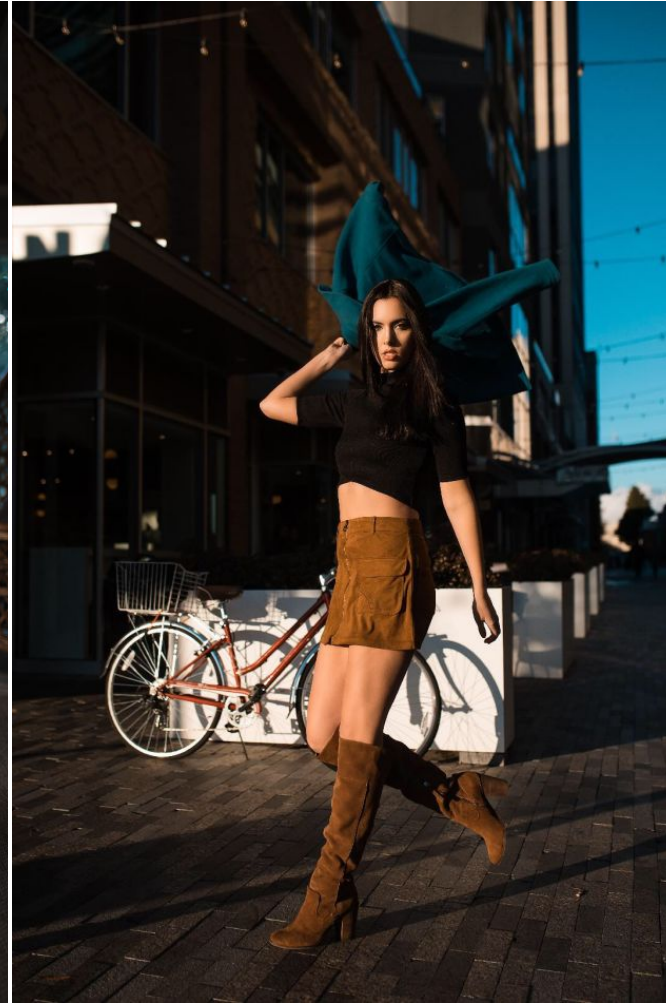

Courtney Cameron

Height: 178 cm / 5'10" | Bust: 81 cm / 32" | Waist: 64 cm / 25" | Hips: 89 cm / 35" | Dress: 30-32 / 0-2 | Shoe: 40.0 EU / 9.0 US | Hair: Brown | Eyes: Hazel