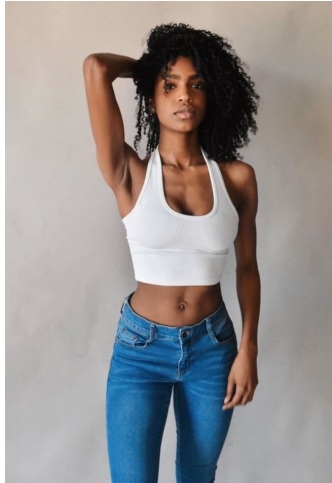

Chloe Fontenot

Height: 175 cm / 5'9" | Bust: 86 cm / 34" | Waist: 64 cm / 25" | Hips: 97 cm / 38" | Dress: 34 / 4 | Shoe: 41.0 EU / 10.0 US | Hair: Black | Eyes: Brown

Chloe Fontenot

Height: 175 cm / 5'9" | Bust: 86 cm / 34" | Waist: 64 cm / 25" | Hips: 97 cm / 38" | Dress: 34 / 4 | Shoe: 41.0 EU / 10.0 US | Hair: Black | Eyes: Brown

Chloe Fontenot

Height: 175 cm / 5'9" | Bust: 86 cm / 34" | Waist: 64 cm / 25" | Hips: 97 cm / 38" | Dress: 34 / 4 | Shoe: 41.0 EU / 10.0 US | Hair: Black | Eyes: Brown