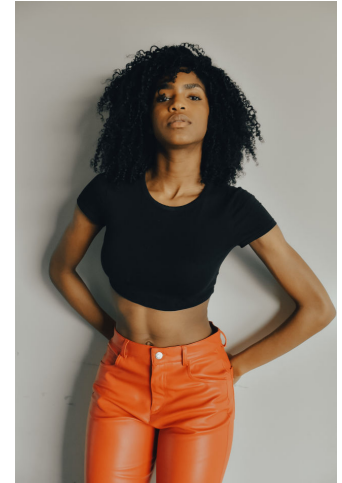

Chloe Fontenot

Height: 175 cm / 5'9" | Bust: 86 cm / 34" | Waist: 64 cm / 25" | Hips: 97 cm / 38" | Dress: 34 / 4 | Shoe: 41.0 EU / 10.0 US | Hair: Black | Eyes: Brown

Chloe Fontenot

Height: 175 cm / 5'9" | Bust: 86 cm / 34" | Waist: 64 cm / 25" | Hips: 97 cm / 38" | Dress: 34 / 4 | Shoe: 41.0 EU / 10.0 US | Hair: Black | Eyes: Brown

Chloe Fontenot

Height: 175 cm / 5'9" | Bust: 86 cm / 34" | Waist: 64 cm / 25" | Hips: 97 cm / 38" | Dress: 34 / 4 | Shoe: 41.0 EU / 10.0 US | Hair: Black | Eyes: Brown