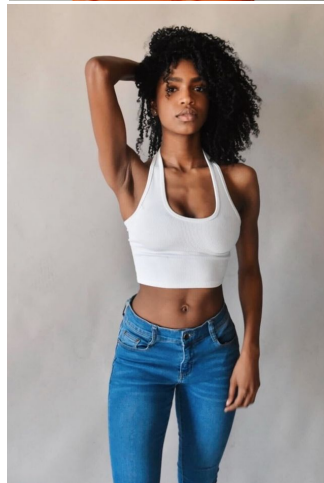

Chloe Fontenot

Height: 175 cm / 5'9" | Bust: 86 cm / 34" | Waist: 64 cm / 25" | Hips: 97 cm / 38" | Dress: 34 / 4 | Shoe: 41.0 EU / 10.0 US | Hair: Black | Eyes: Brown

Chloe Fontenot

Height: 175 cm / 5'9" | Bust: 86 cm / 34" | Waist: 64 cm / 25" | Hips: 97 cm / 38" | Dress: 34 / 4 | Shoe: 41.0 EU / 10.0 US | Hair: Black | Eyes: Brown

Chloe Fontenot

Height: 175 cm / 5'9" | Bust: 86 cm / 34" | Waist: 64 cm / 25" | Hips: 97 cm / 38" | Dress: 34 / 4 | Shoe: 41.0 EU / 10.0 US | Hair: Black | Eyes: Brown