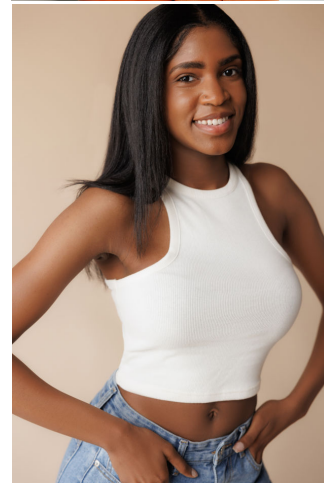

Chloe Fontenot

Height: 175 cm / 5'9" | Bust: 86 cm / 34" | Waist: 64 cm / 25" | Hips: 97 cm / 38" | Dress: 34 / 4 | Shoe: 41.0 EU / 10.0 US | Hair: Black | Eyes: Brown

Chloe Fontenot

Height: 175 cm / 5'9" | Bust: 86 cm / 34" | Waist: 64 cm / 25" | Hips: 97 cm / 38" | Dress: 34 / 4 | Shoe: 41.0 EU / 10.0 US | Hair: Black | Eyes: Brown

Chloe Fontenot

Height: 175 cm / 5'9" | Bust: 86 cm / 34" | Waist: 64 cm / 25" | Hips: 97 cm / 38" | Dress: 34 / 4 | Shoe: 41.0 EU / 10.0 US | Hair: Black | Eyes: Brown