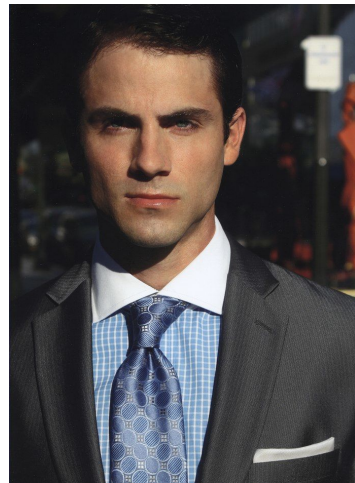

Chip Blalock

Height: 183 cm / 6'0" | Waist: 79 cm / 31" | Suit Length: R | Shoe: 43.0 EU / 9.5 US | Hair: Brown | Eyes: Blue

Chip Blalock

Height: 183 cm / 6'0" | Waist: 79 cm / 31" | Suit Length: R | Shoe: 43.0 EU / 9.5 US | Hair: Brown | Eyes: Blue

NEAL  
HAMIL  
AGENCY  
— A Sack family company since 1893 —

Chip Blalock

Height: 183 cm / 6'0" | Waist: 79 cm / 31" | Suit Length: R | Shoe: 43.0 EU / 9.5 US | Hair: Brown | Eyes: Blue