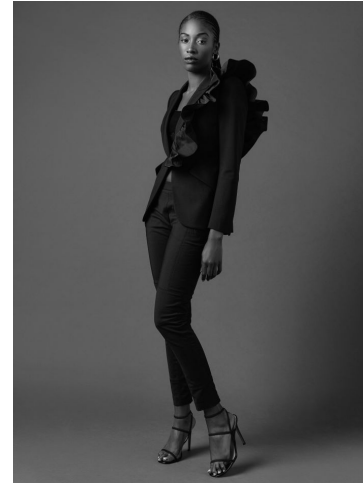

China Clayton

Height: 175 cm / 5'9" | Bust: 76 cm / 30" | Waist: 61 cm / 24" | Hips: 89 cm / 35" | Dress: 32 / 2 | Shoe: 41.0 EU / 10.0 US | Hair: Black | Eyes: Brown

China Clayton

Height: 175 cm / 5'9" | Bust: 76 cm / 30" | Waist: 61 cm / 24" | Hips: 89 cm / 35" | Dress: 32 / 2 | Shoe: 41.0 EU / 10.0 US | Hair: Black | Eyes: Brown

China Clayton

Height: 175 cm / 5'9" | Bust: 76 cm / 30" | Waist: 61 cm / 24" | Hips: 89 cm / 35" | Dress: 32 / 2 | Shoe: 41.0 EU / 10.0 US | Hair: Black | Eyes: Brown