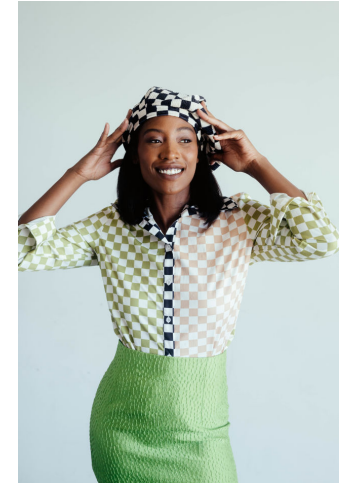

China Clayton

Height: 175 cm / 5'9" | Bust: 76 cm / 30" | Waist: 61 cm / 24" | Hips: 89 cm / 35" | Dress: 32 / 2 | Shoe: 41.0 EU / 10.0 US | Hair: Black | Eyes: Brown

China Clayton

Height: 175 cm / 5'9" | Bust: 76 cm / 30" | Waist: 61 cm / 24" | Hips: 89 cm / 35" | Dress: 32 / 2 | Shoe: 41.0 EU / 10.0 US | Hair: Black | Eyes: Brown

China Clayton

Height: 175 cm / 5'9" | Bust: 76 cm / 30" | Waist: 61 cm / 24" | Hips: 89 cm / 35" | Dress: 32 / 2 | Shoe: 41.0 EU / 10.0 US | Hair: Black | Eyes: Brown