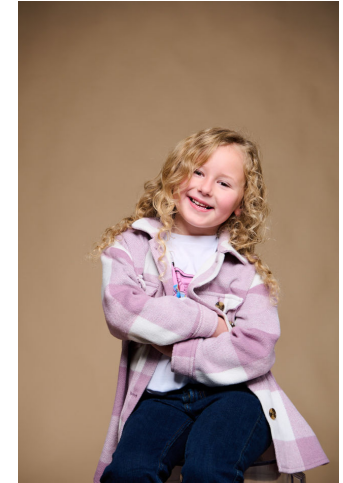

Carter Seltz

Height: 114 cm / 3'9" | Shoe: 28.5 EU / 12.0 US | Hair: Blonde | Eyes: Brown

Carter Seltz

Height: 114 cm / 3'9" | Shoe: 28.5 EU / 12.0 US | Hair: Blonde | Eyes: Brown