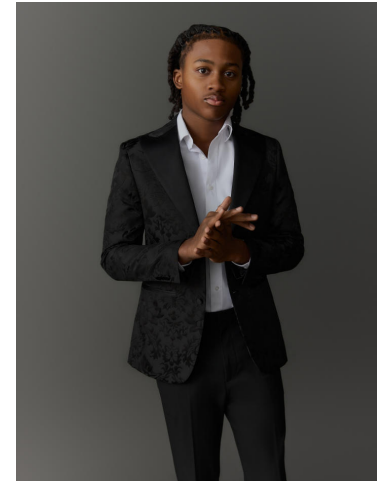

NEAL
HAMIL
AGENCY

Caleb Spencer

Height: 183 cm / 6'0" | Waist: 79 cm / 31" | Shoe: 46.5 EU / 12.0 US | Hair: Black | Eyes: Brown

NEAL HAMIL AGENCY

Caleb Spencer

Height: 183 cm / 6'0" | Waist: 79 cm / 31" | Shoe: 46.5 EU / 12.0 US | Hair: Black | Eyes: Brown

NEAL HAMIL AGENCY

Caleb Spencer

Height: 183 cm / 6'0" | Waist: 79 cm / 31" | Shoe: 46.5 EU / 12.0 US | Hair: Black | Eyes: Brown