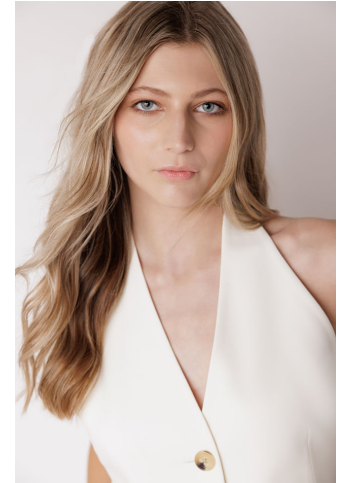

NEAL
HAMIL
AGENCY
— A Siskel family company since 1993 —

Caitlyn McKay

Height: 175 cm / 5'9" | Bust: 81 cm / 32" | Waist: 69 cm / 27" | Hips: 84 cm / 33" | Dress: 32 / 2 | Shoe: 39.5 EU / 8.5 US | Hair: Blonde | Eyes: Blue

Caitlyn McKay

Height: 175 cm / 5'9" | Bust: 81 cm / 32" | Waist: 69 cm / 27" | Hips: 84 cm / 33" | Dress: 32 / 2 | Shoe: 39.5 EU / 8.5 US | Hair: Blonde | Eyes: Blue

Caitlyn McKay

Height: 175 cm / 5'9" | Bust: 81 cm / 32" | Waist: 69 cm / 27" | Hips: 84 cm / 33" | Dress: 32 / 2 | Shoe: 39.5 EU / 8.5 US | Hair: Blonde | Eyes: Blue