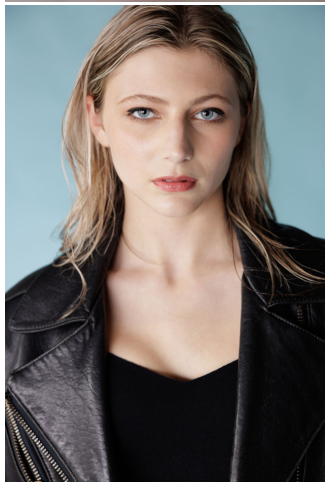

NEAL
HAMIL
AGENCY
— A Siskel family company since 1993 —

Caitlyn McKay

Height: 175 cm / 5'9" | Bust: 81 cm / 32" | Waist: 69 cm / 27" | Hips: 84 cm / 33" | Dress: 32 / 2 | Shoe: 39.5 EU / 8.5 US | Hair: Blonde | Eyes: Blue

Caitlyn McKay

Height: 175 cm / 5'9" | Bust: 81 cm / 32" | Waist: 69 cm / 27" | Hips: 84 cm / 33" | Dress: 32 / 2 | Shoe: 39.5 EU / 8.5 US | Hair: Blonde | Eyes: Blue

Caitlyn McKay

Height: 175 cm / 5'9" | Bust: 81 cm / 32" | Waist: 69 cm / 27" | Hips: 84 cm / 33" | Dress: 32 / 2 | Shoe: 39.5 EU / 8.5 US | Hair: Blonde | Eyes: Blue