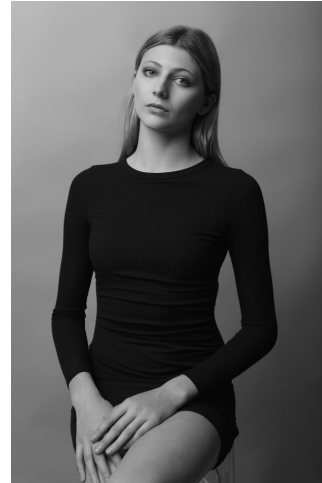

NEAL
HAMIL
AGENCY
— A Siskel family company since 1993 —

Caitlyn McKay

Height: 175 cm / 5'9" | Bust: 81 cm / 32" | Waist: 69 cm / 27" | Hips: 84 cm / 33" | Dress: 32 / 2 | Shoe: 39.5 EU / 8.5 US | Hair: Blonde | Eyes: Blue

Caitlyn McKay

Height: 175 cm / 5'9" | Bust: 81 cm / 32" | Waist: 69 cm / 27" | Hips: 84 cm / 33" | Dress: 32 / 2 | Shoe: 39.5 EU / 8.5 US | Hair: Blonde | Eyes: Blue

Caitlyn McKay

Height: 175 cm / 5'9" | Bust: 81 cm / 32" | Waist: 69 cm / 27" | Hips: 84 cm / 33" | Dress: 32 / 2 | Shoe: 39.5 EU / 8.5 US | Hair: Blonde | Eyes: Blue