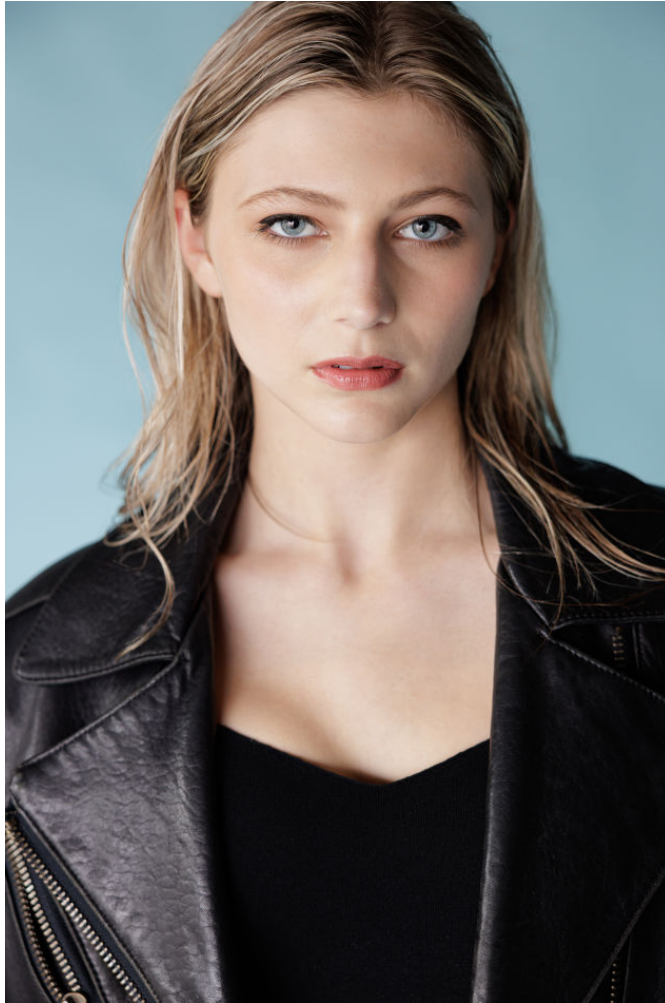

Caitlyn McKay

Height: 175 cm / 5'9" | Bust: 81 cm / 32" | Waist: 69 cm / 27" | Hips: 84 cm / 33" | Dress: 32 / 2 | Shoe: 39.5 EU / 8.5 US | Hair: Blonde | Eyes: Blue