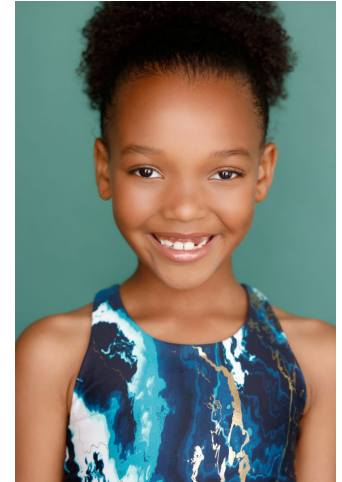

Brooklynn Romar

Height: 120 cm / 3'11" | Cloth Size: 6 | Shoe: 30.0 EU / 13.0 US | Hair: Black | Eyes: Brown

Brooklynn Romar

Height: 120 cm / 3'11" | Cloth Size: 6 | Shoe: 30.0 EU / 13.0 US | Hair: Black | Eyes: Brown

NEAL  
HAMIL  
AGENCY  
— A Siskel family company since 1993 —

**Brooklynn Romar**

Height: 120 cm / 3'11" | Cloth Size: 6 | Shoe: 30.0 EU / 13.0 US | Hair: Black | Eyes: Brown