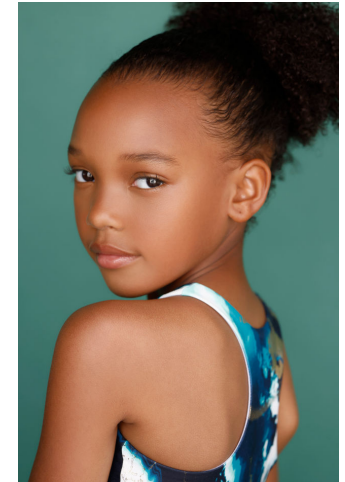

Brooklynn Romar

Height: 120 cm / 3'11" | Cloth Size: 6 | Shoe: 30.0 EU / 13.0 US | Hair: Black | Eyes: Brown

Brooklynn Romar

Height: 120 cm / 3'11" | Cloth Size: 6 | Shoe: 30.0 EU / 13.0 US | Hair: Black | Eyes: Brown

NEAL  
HAMIL  
AGENCY  
— A Siskel family company since 1993 —

**Brooklynn Romar**

Height: 120 cm / 3'11" | Cloth Size: 6 | Shoe: 30.0 EU / 13.0 US | Hair: Black | Eyes: Brown