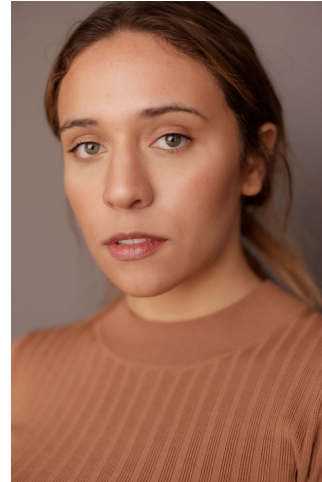

Briana Craig

Height: 175 cm / 5'9" | Bust: 102 cm / 40" | Waist: 86 cm / 34" | Hips: 104 cm / 41" | Dress: 38 / 8 | Shoe: 42.0 EU / 11.0 US | Hair: Light Brown | Eyes: Green

Briana Craig

Height: 175 cm / 5'9" | Bust: 102 cm / 40" | Waist: 86 cm / 34" | Hips: 104 cm / 41" | Dress: 38 / 8 | Shoe: 42.0 EU / 11.0 US | Hair: Light Brown | Eyes: Green