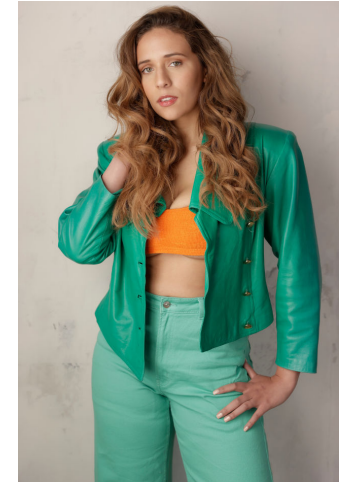

Briana Craig

Height: 175 cm / 5'9" | Bust: 102 cm / 40" | Waist: 86 cm / 34" | Hips: 104 cm / 41" | Dress: 38 / 8 | Shoe: 42.0 EU / 11.0 US | Hair: Light Brown | Eyes: Green

Briana Craig

Height: 175 cm / 5'9" | Bust: 102 cm / 40" | Waist: 86 cm / 34" | Hips: 104 cm / 41" | Dress: 38 / 8 | Shoe: 42.0 EU / 11.0 US | Hair: Light Brown | Eyes: Green