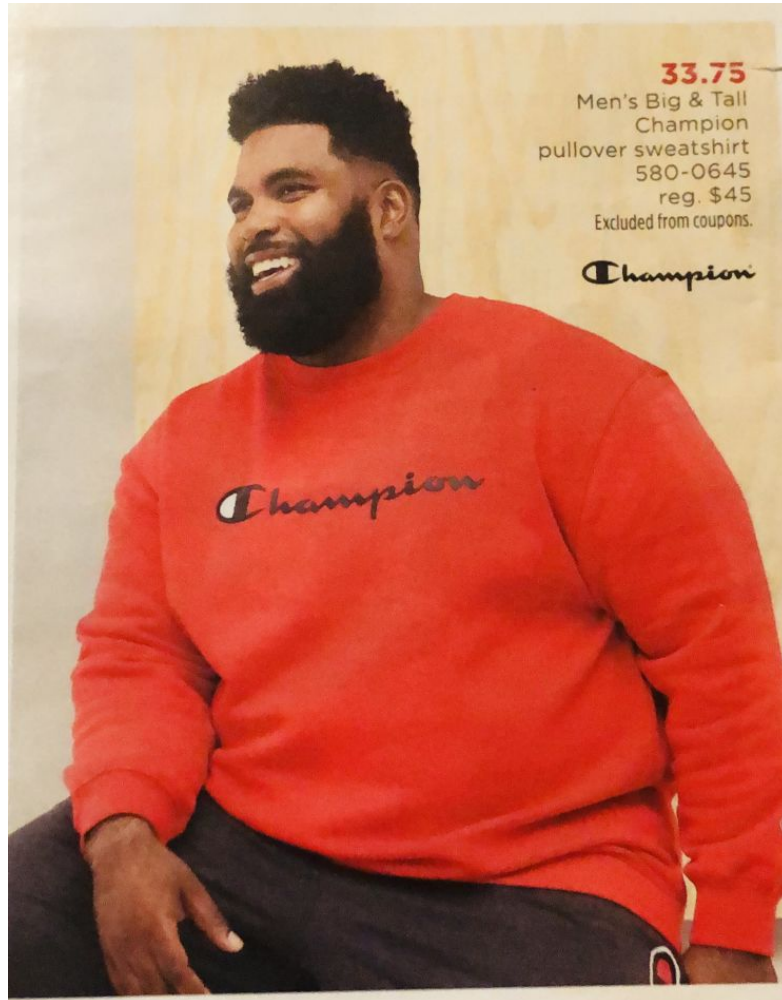

Brandon Madden

Brandon Madden

Height: 188 cm / 6'2" | Waist: 112 cm / 44" | Inseam: 81 cm / 32" | Collar: 47 cm / 18.5" | Shoe: 49.0 EU / 14.0 US | Hair: Black | Eyes: Brown