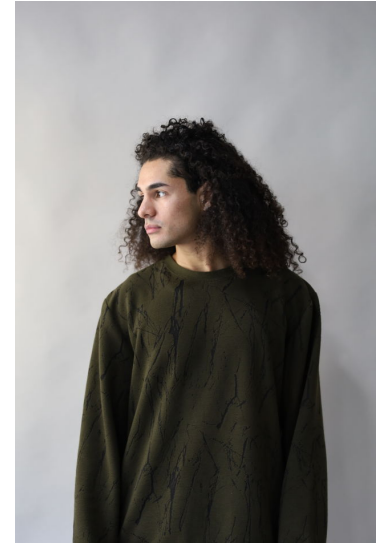

Brandon Aviles

Height: 182 cm / 5'11.5" | Waist: 76 cm / 30" | Inseam: 81 cm / 32" | Suit size: 46.0 cm / 36" | Suit Length: L | Shoe: 42.5 EU / 9.0 US | Hair: Brown | Eyes: Brown

Brandon Aviles

Height: 182 cm / 5'11.5" | Waist: 76 cm / 30" | Inseam: 81 cm / 32" | Suit size: 46.0 cm / 36" | Suit Length: L | Shoe: 42.5 EU / 9.0 US | Hair: Brown | Eyes: Brown