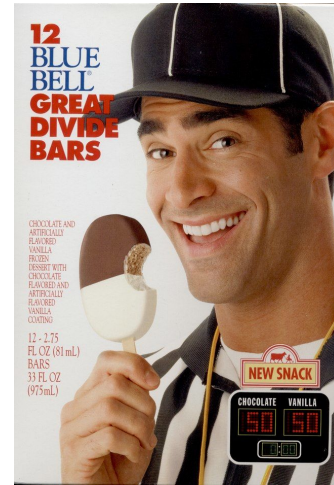

Billy Machupa

Height: 175 cm / 5'9" | Waist: 76 cm / 30" | Collar: 41 cm / 16" | Suit Length: R | Shoe: 44.5 EU / 10.5 US | Hair: Dark Brown | Eyes: Brown

Billy Machupa

Height: 175 cm / 5'9" | Waist: 76 cm / 30" | Collar: 41 cm / 16" | Suit Length: R | Shoe: 44.5 EU / 10.5 US | Hair: Dark Brown | Eyes: Brown