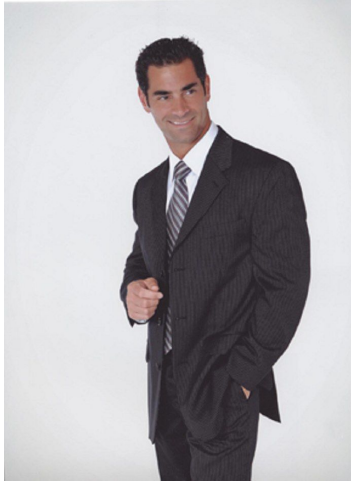

Billy Machupa

Height: 175 cm / 5'9" | Waist: 76 cm / 30" | Collar: 41 cm / 16" | Suit Length: R | Shoe: 44.5 EU / 10.5 US | Hair: Dark Brown | Eyes: Brown

Billy Machupa

Height: 175 cm / 5'9" | Waist: 76 cm / 30" | Collar: 41 cm / 16" | Suit Length: R | Shoe: 44.5 EU / 10.5 US | Hair: Dark Brown | Eyes: Brown