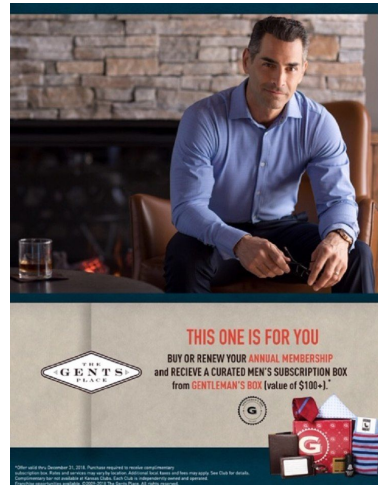

Billy Machupa

Height: 175 cm / 5'9" | Waist: 76 cm / 30" | Collar: 41 cm / 16" | Suit Length: R | Shoe: 44.5 EU / 10.5 US | Hair: Dark Brown | Eyes: Brown

Billy Machupa

Height: 175 cm / 5'9" | Waist: 76 cm / 30" | Collar: 41 cm / 16" | Suit Length: R | Shoe: 44.5 EU / 10.5 US | Hair: Dark Brown | Eyes: Brown