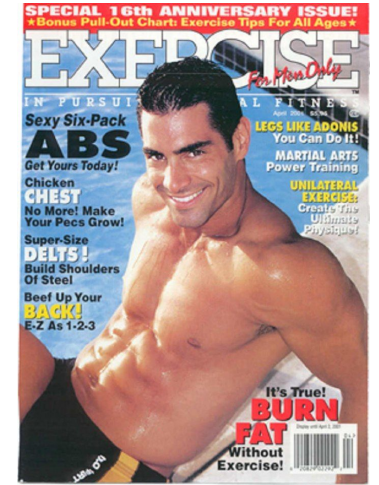

Billy Machupa

Height: 175 cm / 5'9" | Waist: 76 cm / 30" | Collar: 41 cm / 16" | Suit Length: R | Shoe: 44.5 EU / 10.5 US | Hair: Dark Brown | Eyes: Brown

Billy Machupa

Height: 175 cm / 5'9" | Waist: 76 cm / 30" | Collar: 41 cm / 16" | Suit Length: R | Shoe: 44.5 EU / 10.5 US | Hair: Dark Brown | Eyes: Brown