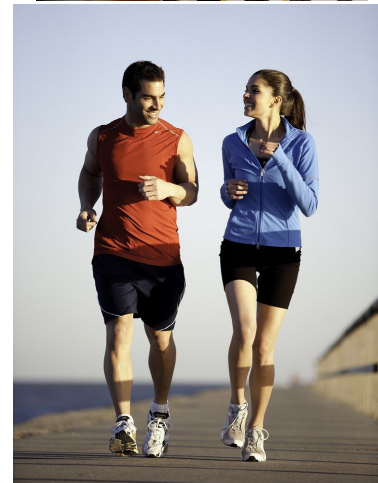

Billy Machupa

Height: 175 cm / 5'9" | Waist: 76 cm / 30" | Collar: 41 cm / 16" | Suit Length: R | Shoe: 44.5 EU / 10.5 US | Hair: Dark Brown | Eyes: Brown

Billy Machupa

Height: 175 cm / 5'9" | Waist: 76 cm / 30" | Collar: 41 cm / 16" | Suit Length: R | Shoe: 44.5 EU / 10.5 US | Hair: Dark Brown | Eyes: Brown