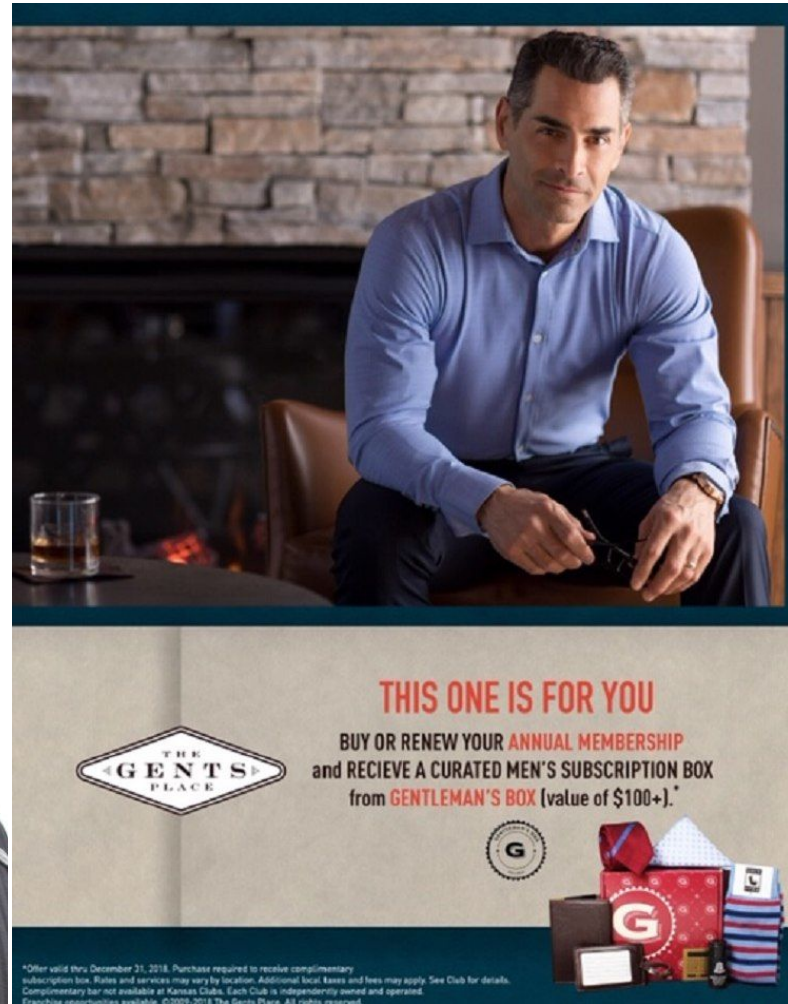

Height: 175 cm / 5'9" | Waist: 76 cm / 30" | Collar: 41 cm / 16" | Suit Length: R | Shoe: 44.5 EU / 10.5 US | Hair: Dark Brown | Eyes: Brown