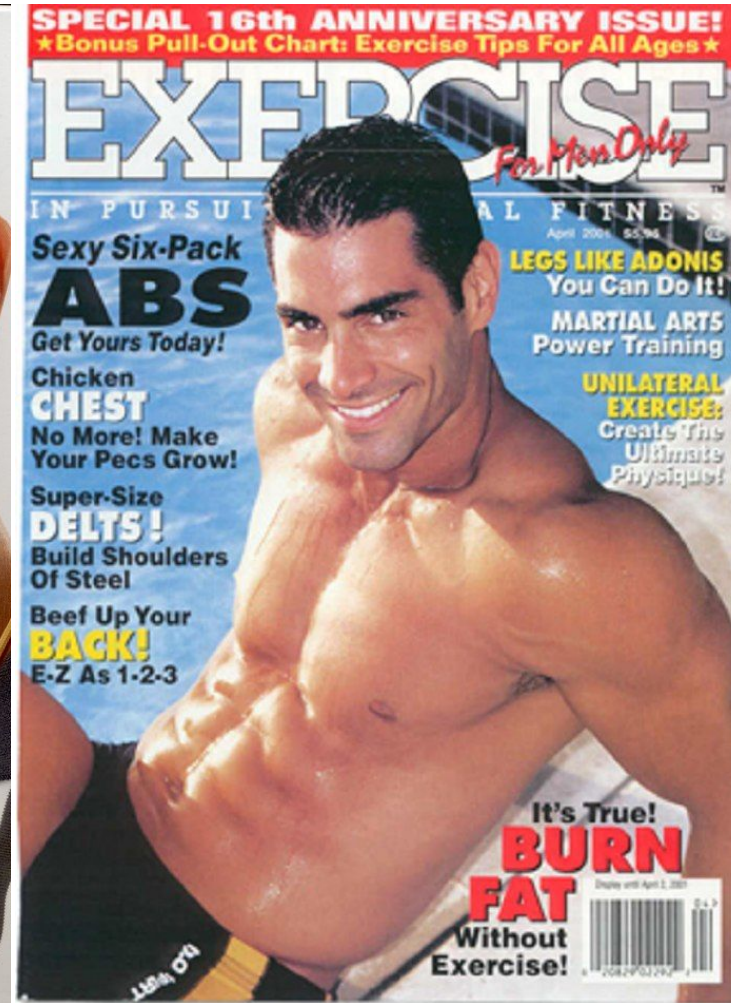

Billy Machupa

Height: 175 cm / 5'9" | Waist: 76 cm / 30" | Collar: 41 cm / 16" | Suit Length: R | Shoe: 44.5 EU / 10.5 US | Hair: Dark Brown | Eyes: Brown

Billy Machupa

Height: 175 cm / 5'9" | Waist: 76 cm / 30" | Collar: 41 cm / 16" | Suit Length: R | Shoe: 44.5 EU / 10.5 US | Hair: Dark Brown | Eyes: Brown