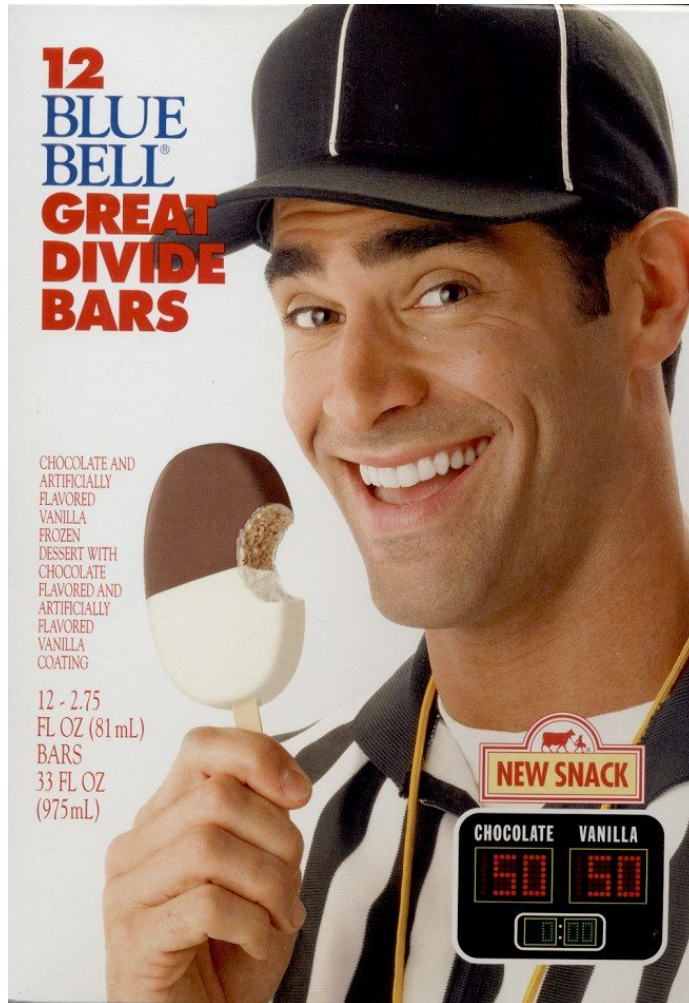

Billy Machupa

Height: 175 cm / 5'9" | Waist: 76 cm / 30" | Collar: 41 cm / 16" | Suit Length: R | Shoe: 44.5 EU / 10.5 US | Hair: Dark Brown | Eyes: Brown