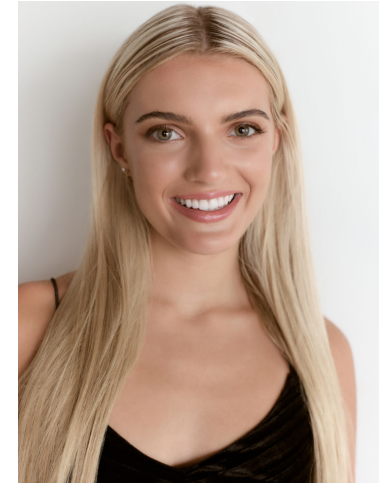

Allaya Favela

Height: 163 cm / 5'4" | Bust: 81 cm / 32" | Waist: 61 cm / 24" | Hips: 90 cm / 35.5" | Dress: 32 / 2 | Shoe: 38.5 EU / 7.5 US | Hair: Blonde | Eyes: Green

Allaya Favela

Height: 163 cm / 5'4" | Bust: 81 cm / 32" | Waist: 61 cm / 24" | Hips: 90 cm / 35.5" | Dress: 32 / 2 | Shoe: 38.5 EU / 7.5 US | Hair: Blonde | Eyes: Green

Allaya Favela

Height: 163 cm / 5'4" | Bust: 81 cm / 32" | Waist: 61 cm / 24" | Hips: 90 cm / 35.5" | Dress: 32 / 2 | Shoe: 38.5 EU / 7.5 US | Hair: Blonde | Eyes: Green