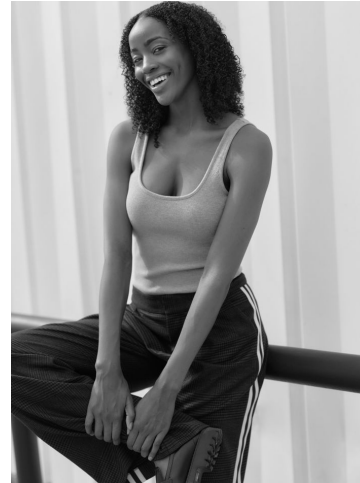

Aliyah Muhammad

Height: 180 cm / 5'11" | Bust: 84 cm / 33" | Waist: 71 cm / 28" | Hips: 91 cm / 36" | Dress: 34 / 4 | Shoe: 41.5 EU / 10.5 US | Hair: Dark Brown | Eyes: Black

Aliyah Muhammad

Height: 180 cm / 5'11" | Bust: 84 cm / 33" | Waist: 71 cm / 28" | Hips: 91 cm / 36" | Dress: 34 / 4 | Shoe: 41.5 EU / 10.5 US | Hair: Dark Brown | Eyes: Black

Aliyah Muhammad

Height: 180 cm / 5'11" | Bust: 84 cm / 33" | Waist: 71 cm / 28" | Hips: 91 cm / 36" | Dress: 34 / 4 | Shoe: 41.5 EU / 10.5 US | Hair: Dark Brown | Eyes: Black