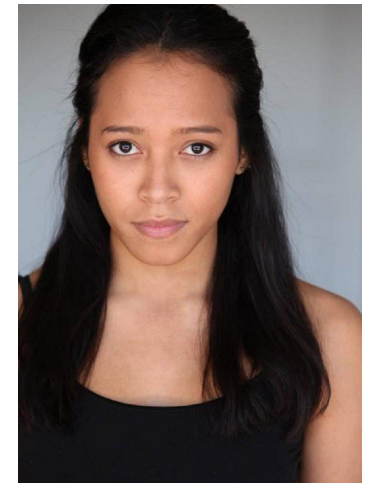

Alexis Marie West

Height: 160 cm / 5'3" | Shoe: 38.5 EU / 7.5 US | Hair: Black | Eyes: Brown

Alexis Marie West

Height: 160 cm / 5'3" | Shoe: 38.5 EU / 7.5 US | Hair: Black | Eyes: Brown

NEAL
HAMIL
AGENCY
— A Siskel family company since 1993 —

Alexis Marie West

Height: 160 cm / 5'3" | Shoe: 38.5 EU / 7.5 US | Hair: Black | Eyes: Brown