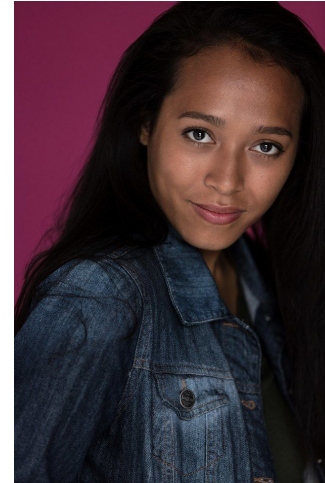

Alexis Marie West

Height: 160 cm / 5'3" | Shoe: 38.5 EU / 7.5 US | Hair: Black | Eyes: Brown

Alexis Marie West

Height: 160 cm / 5'3" | Shoe: 38.5 EU / 7.5 US | Hair: Black | Eyes: Brown

NEAL
HAMIL
AGENCY
— A Siskel family company since 1993 —

Alexis Marie West

Height: 160 cm / 5'3" | Shoe: 38.5 EU / 7.5 US | Hair: Black | Eyes: Brown