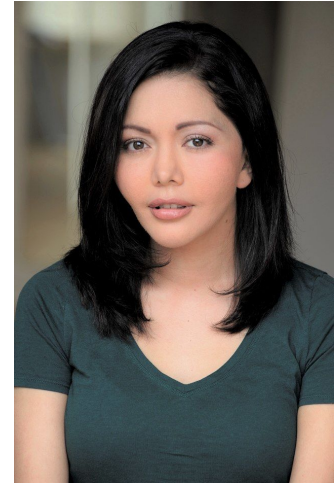

Alexa Figueroa

Height: 160 cm / 5'3" | Bust: 92 cm / 36" | Waist: 66 cm / 26" | Hips: 86 cm / 34" | Dress: 34 / 4 | Shoe: 38.0 EU / 7.0 US | Hair: Brown | Eyes: Brown

Alexa Figueroa

Height: 160 cm / 5'3" | Bust: 92 cm / 36" | Waist: 66 cm / 26" | Hips: 86 cm / 34" | Dress: 34 / 4 | Shoe: 38.0 EU / 7.0 US | Hair: Brown | Eyes: Brown