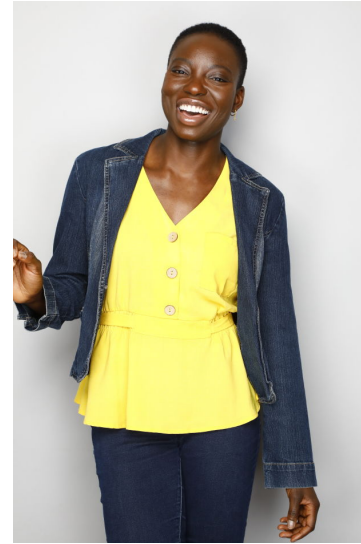

Agara Sarah

Height: 175 cm / 5'9" | Bust: 84 cm / 33" | Waist: 67 cm / 26.5" | Hips: 91 cm / 36" | Dress: 34 / 4 | Inseam: 89 cm / 35" | Shoe: 40.5 EU / 9.5 US | Hair: Black | Eyes: Brown

Agara Sarah

Height: 175 cm / 5'9" | Bust: 84 cm / 33" | Waist: 67 cm / 26.5" | Hips: 91 cm / 36" | Dress: 34 / 4 | Inseam: 89 cm / 35" | Shoe: 40.5 EU / 9.5 US | Hair: Black | Eyes: Brown