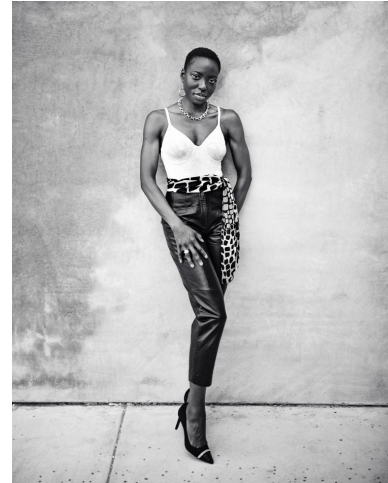

Agara Sarah

Height: 175 cm / 5'9" | Bust: 84 cm / 33" | Waist: 67 cm / 26.5" | Hips: 91 cm / 36" | Dress: 34 / 4 | Inseam: 89 cm / 35" | Shoe: 40.5 EU / 9.5 US | Hair: Black | Eyes: Brown

Agara Sarah

Height: 175 cm / 5'9" | Bust: 84 cm / 33" | Waist: 67 cm / 26.5" | Hips: 91 cm / 36" | Dress: 34 / 4 | Inseam: 89 cm / 35" | Shoe: 40.5 EU / 9.5 US | Hair: Black | Eyes: Brown