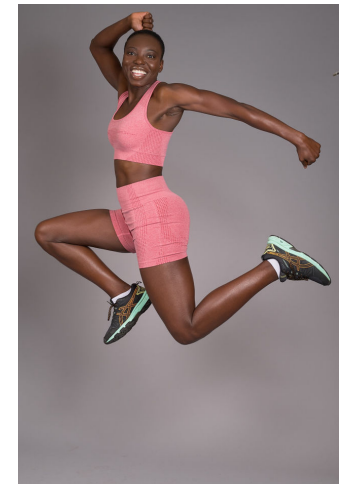

Agara Sarah

Height: 175 cm / 5'9" | Bust: 84 cm / 33" | Waist: 67 cm / 26.5" | Hips: 91 cm / 36" | Dress: 34 / 4 | Inseam: 89 cm / 35" | Shoe: 40.5 EU / 9.5 US | Hair: Black | Eyes: Brown

Agara Sarah

Height: 175 cm / 5'9" | Bust: 84 cm / 33" | Waist: 67 cm / 26.5" | Hips: 91 cm / 36" | Dress: 34 / 4 | Inseam: 89 cm / 35" | Shoe: 40.5 EU / 9.5 US | Hair: Black | Eyes: Brown