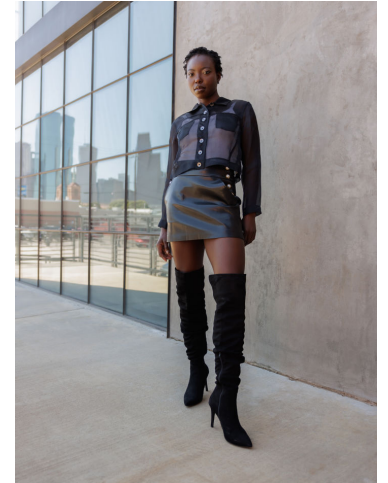

Agara Sarah

Height: 175 cm / 5'9" | Bust: 86 cm / 34" | Waist: 70 cm / 27.5" | Hips: 97 cm / 38" | Dress: 34-36 / 4-6 | Inseam: 89 cm / 35" | Shoe: 40.5 EU / 9.5 US | Hair: Black | Eyes: Brown

Agara Sarah

Height: 175 cm / 5'9" | Bust: 86 cm / 34" | Waist: 70 cm / 27.5" | Hips: 97 cm / 38" | Dress: 34-36 / 4-6 | Inseam: 89 cm / 35" | Shoe: 40.5 EU / 9.5 US | Hair: Black | Eyes: Brown

Agara Sarah

Height: 175 cm / 5'9" | Bust: 86 cm / 34" | Waist: 70 cm / 27.5" | Hips: 97 cm / 38" | Dress: 34-36 / 4-6 | Inseam: 89 cm / 35" | Shoe: 40.5 EU / 9.5 US | Hair: Black | Eyes: Brown